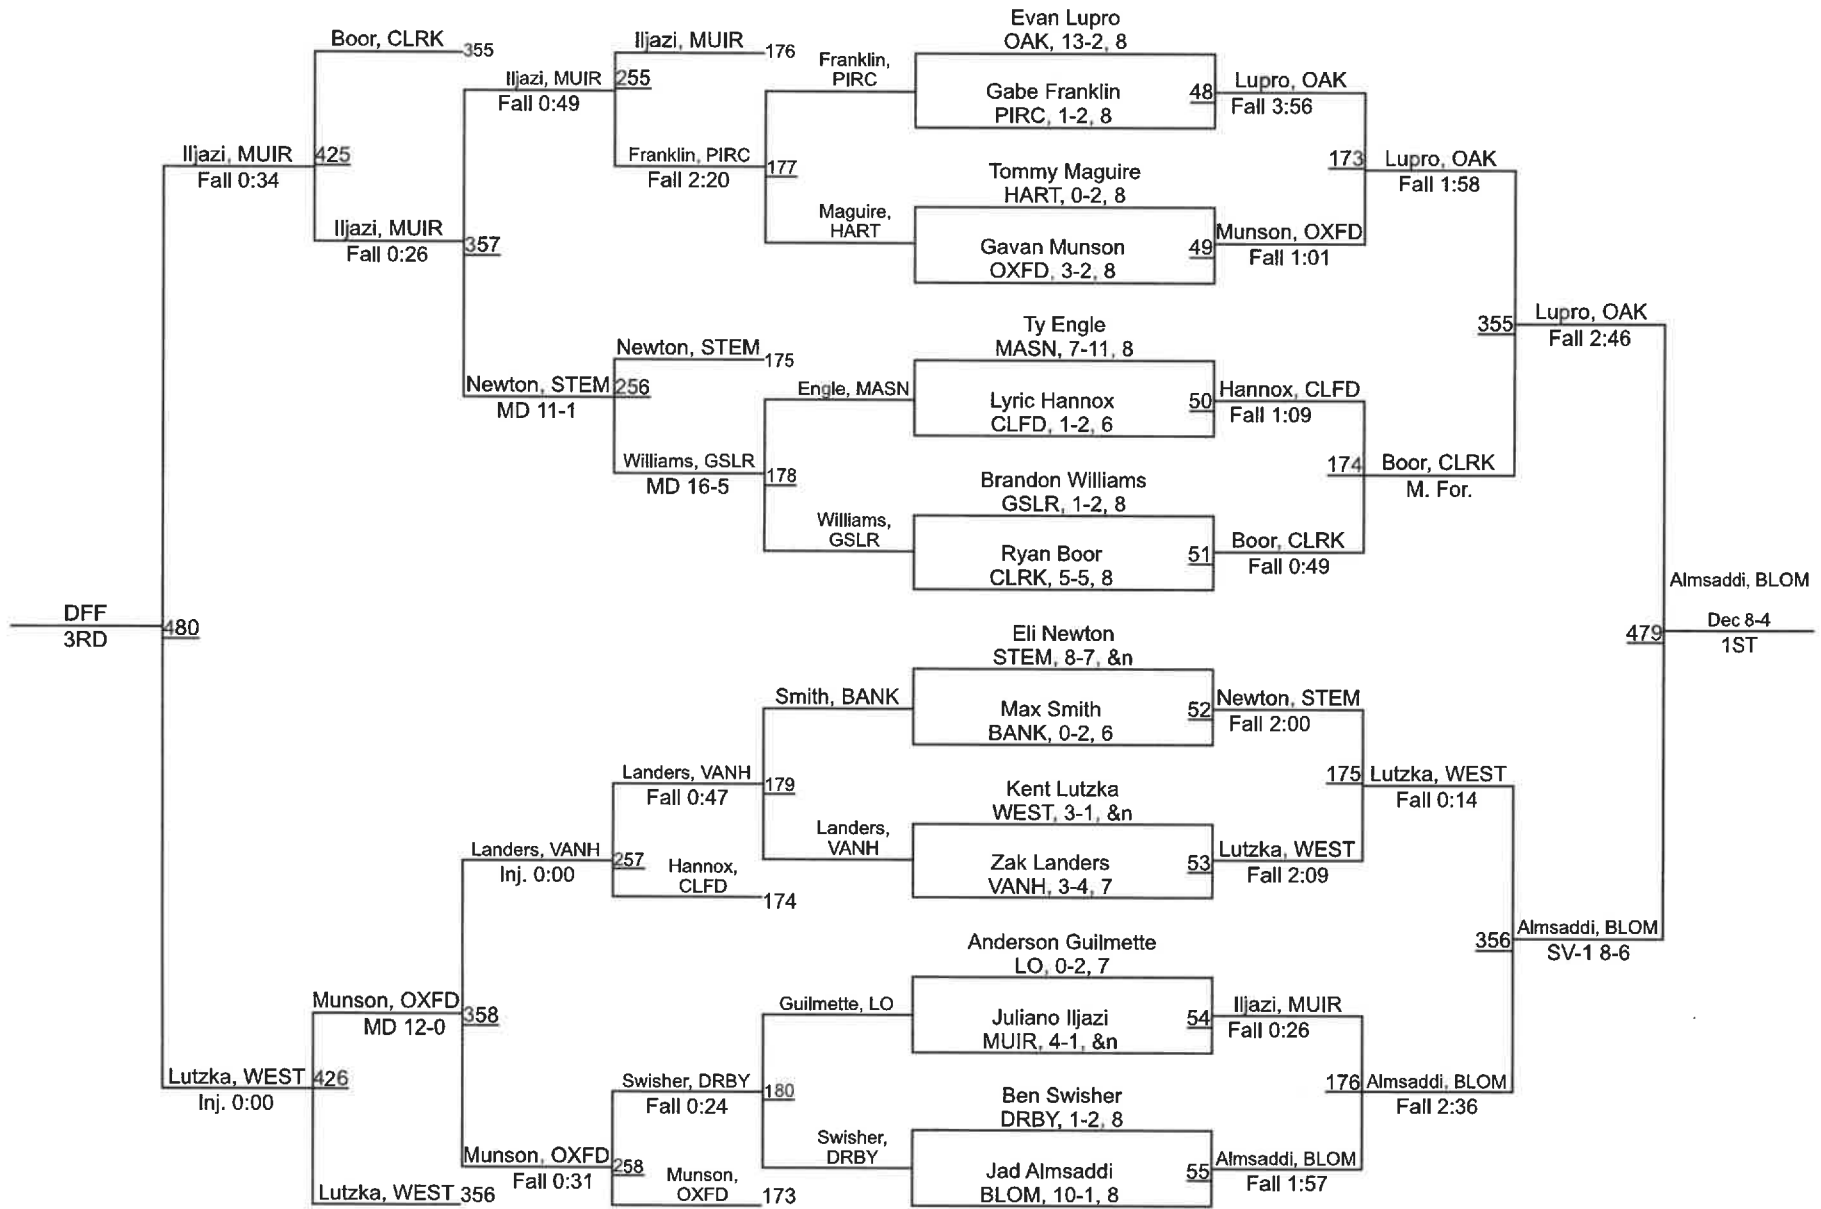

Oakland County MS Championship

150