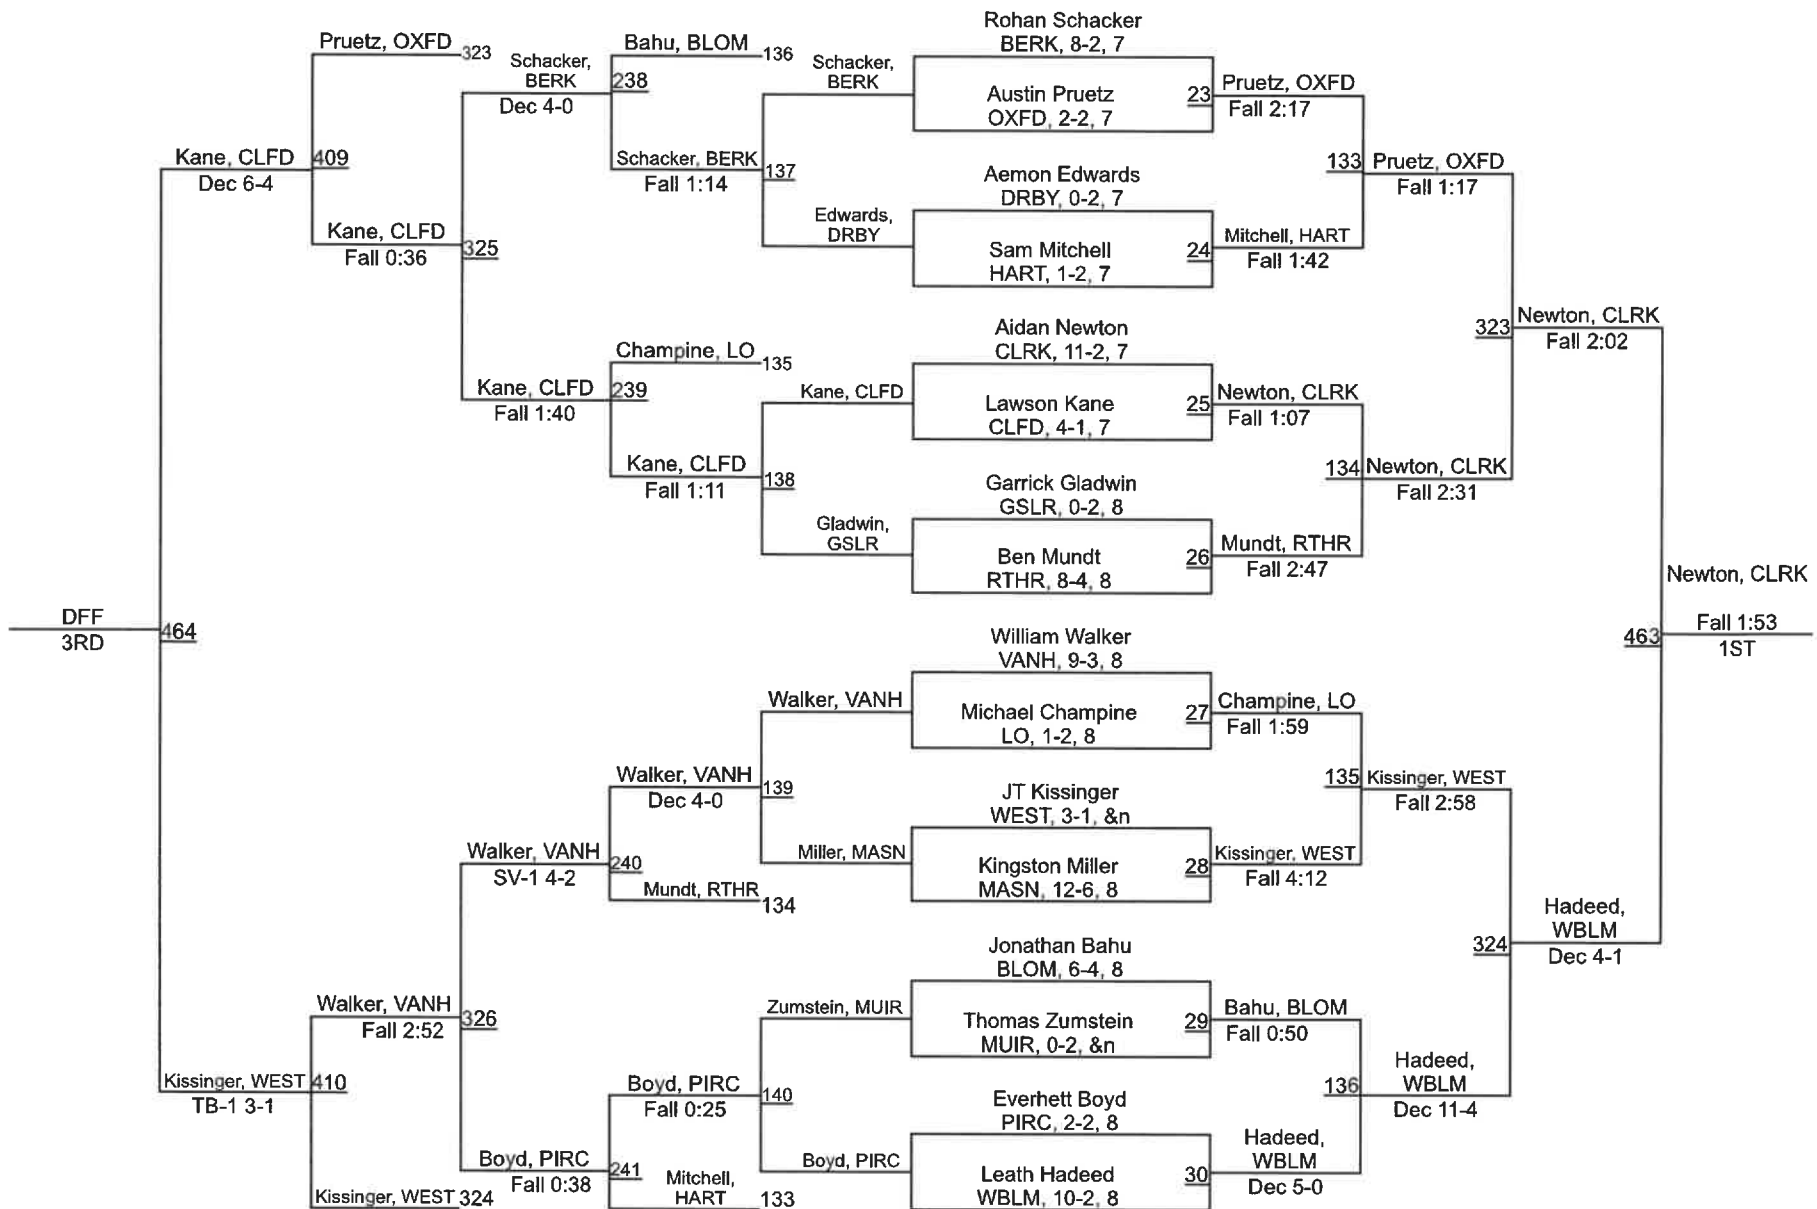

Oakland County MS Championship

120