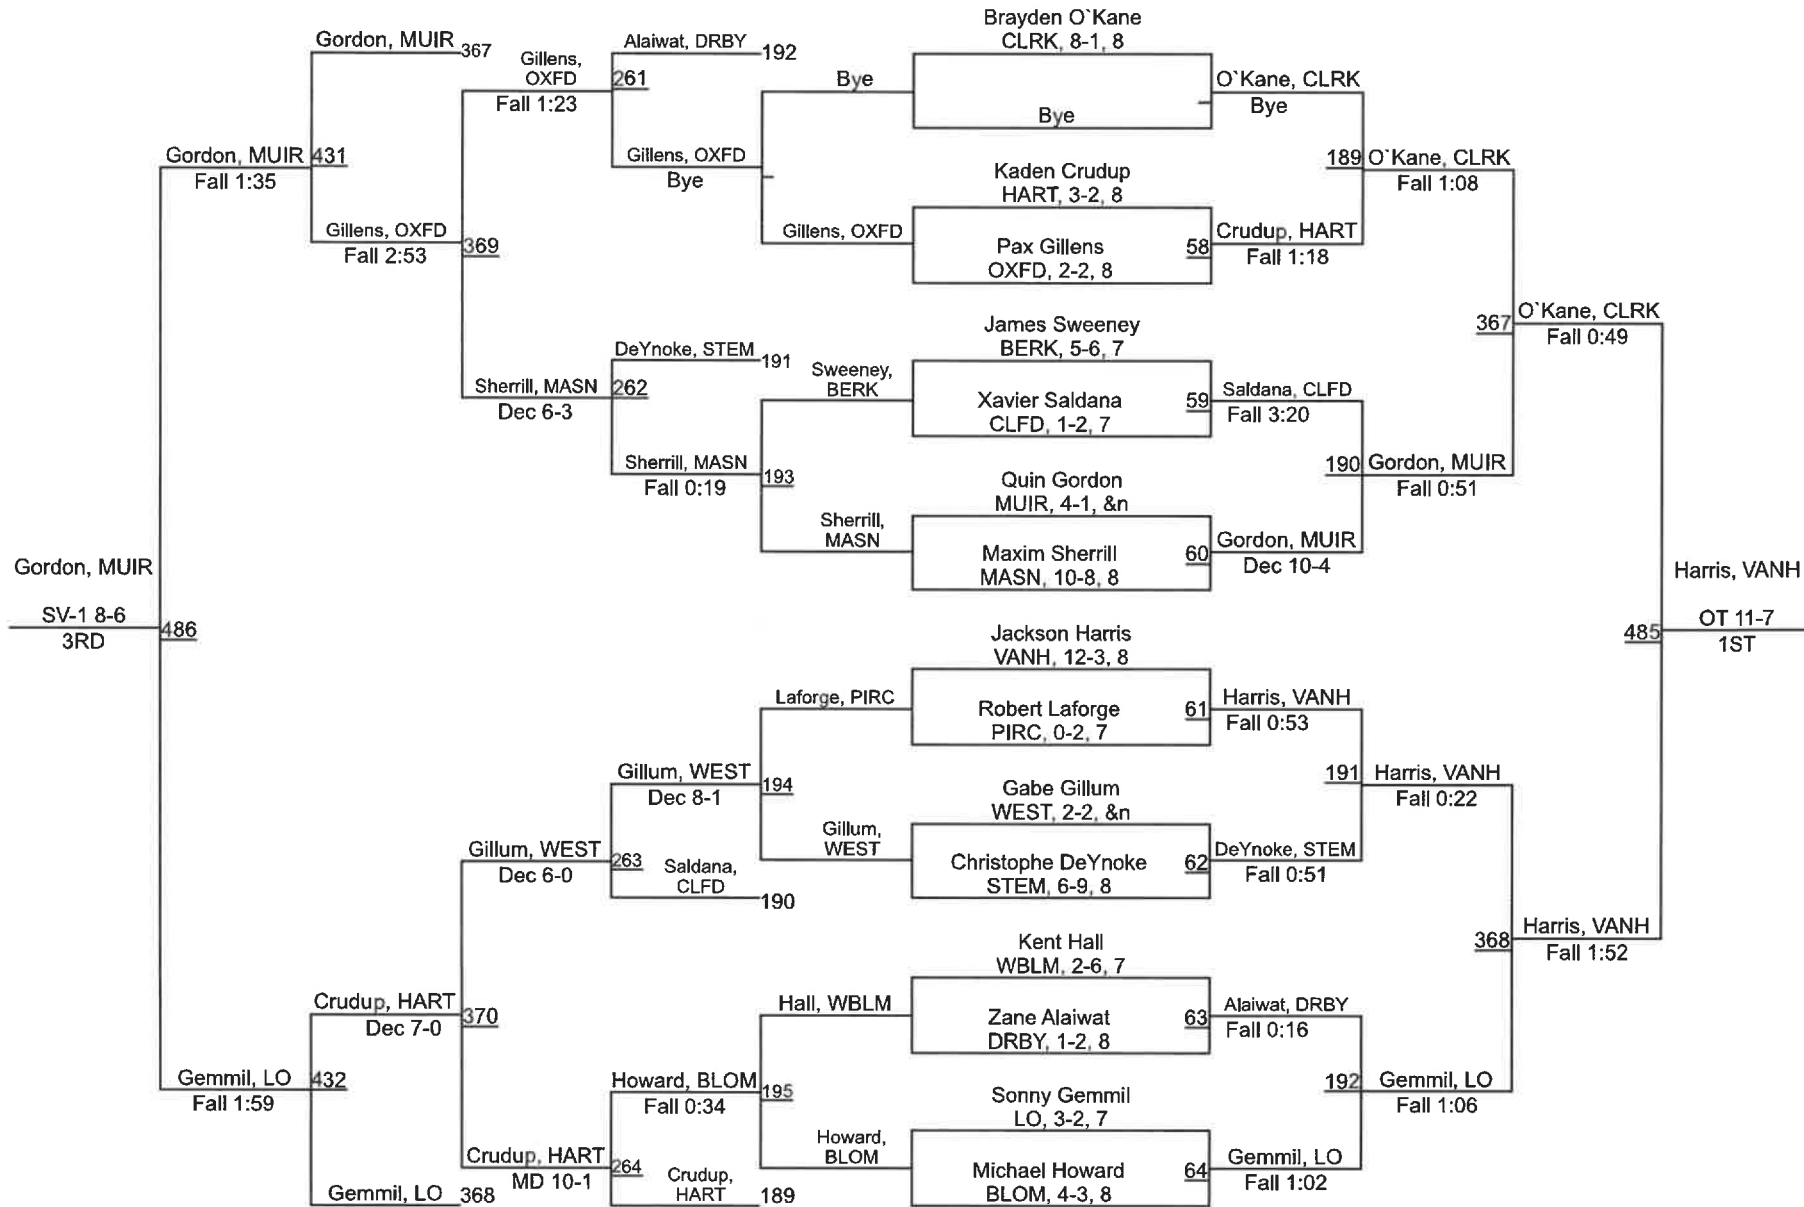

Oakland County MS Championship