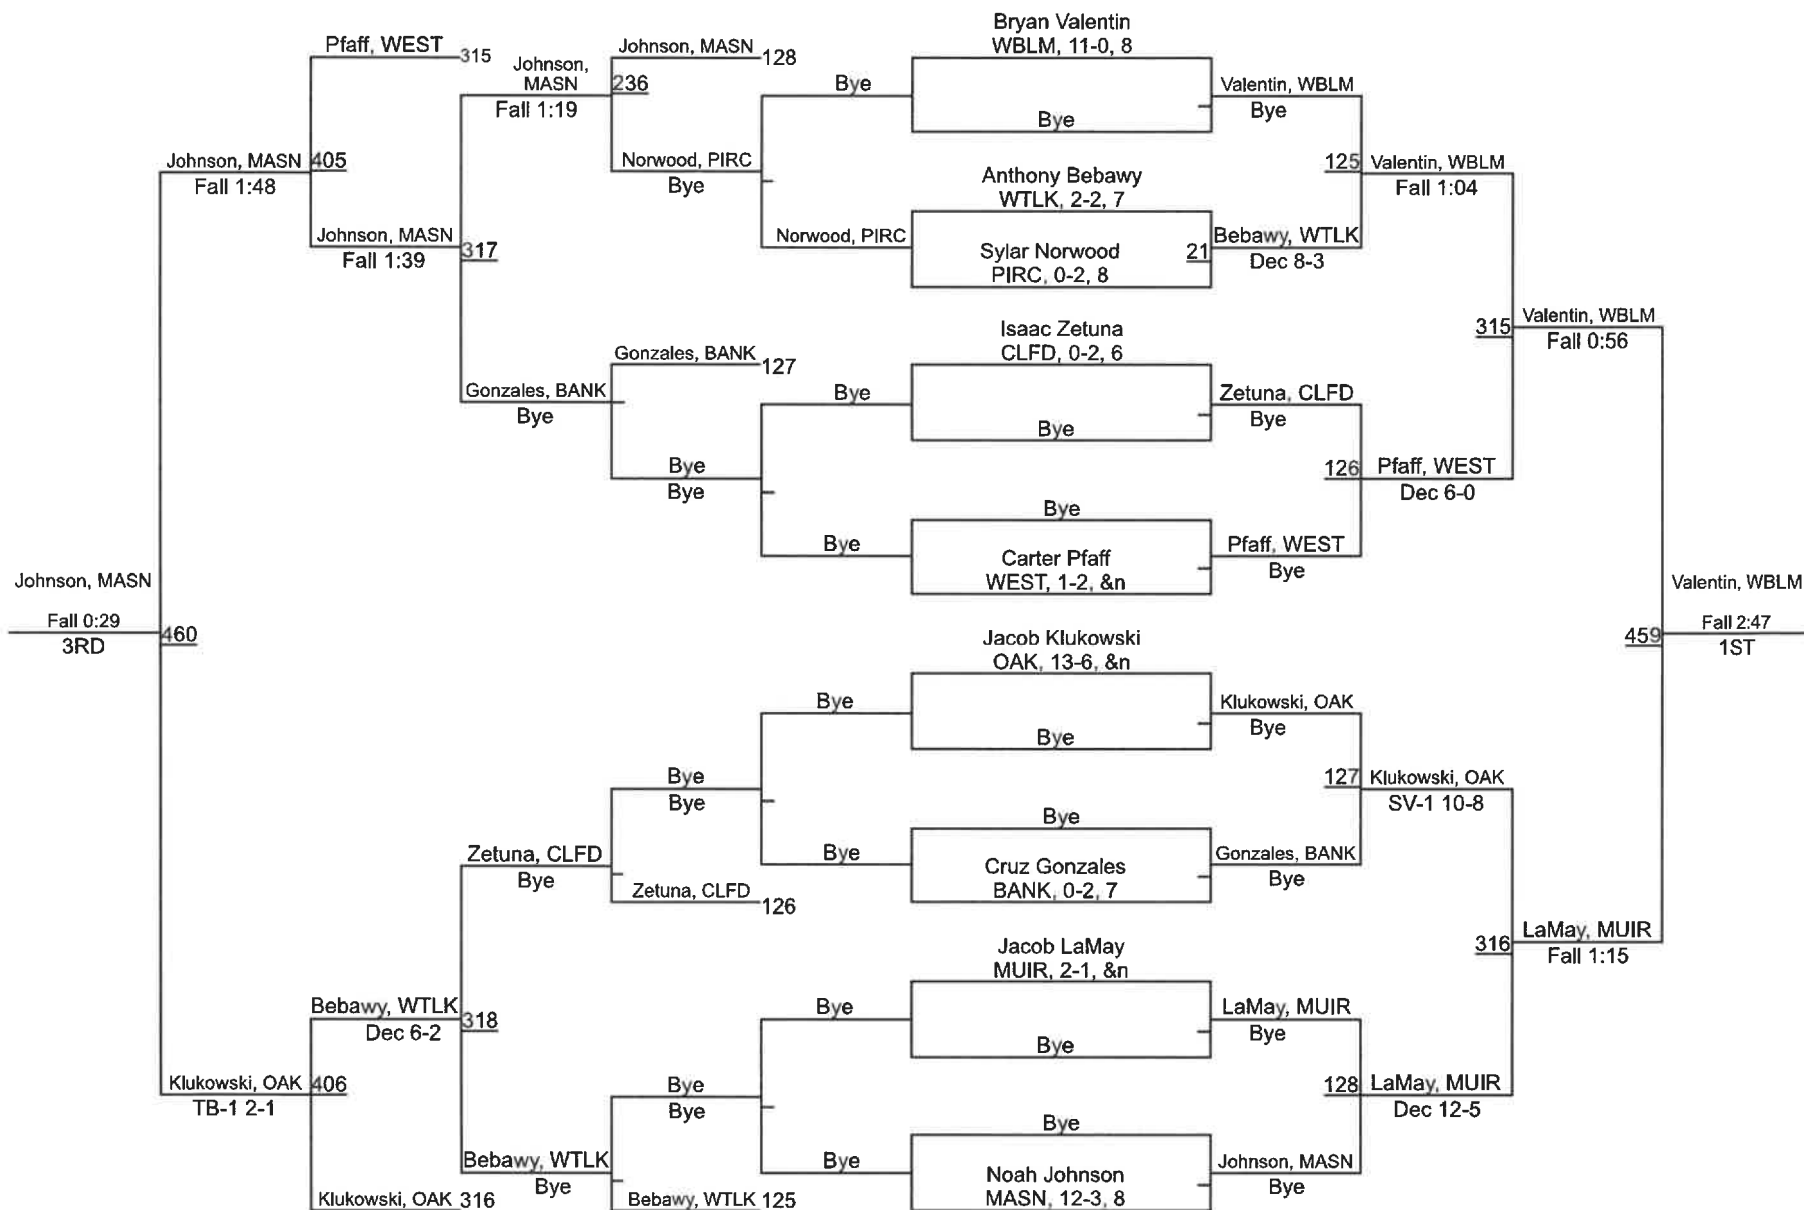

Oakland County MS Championship

113A