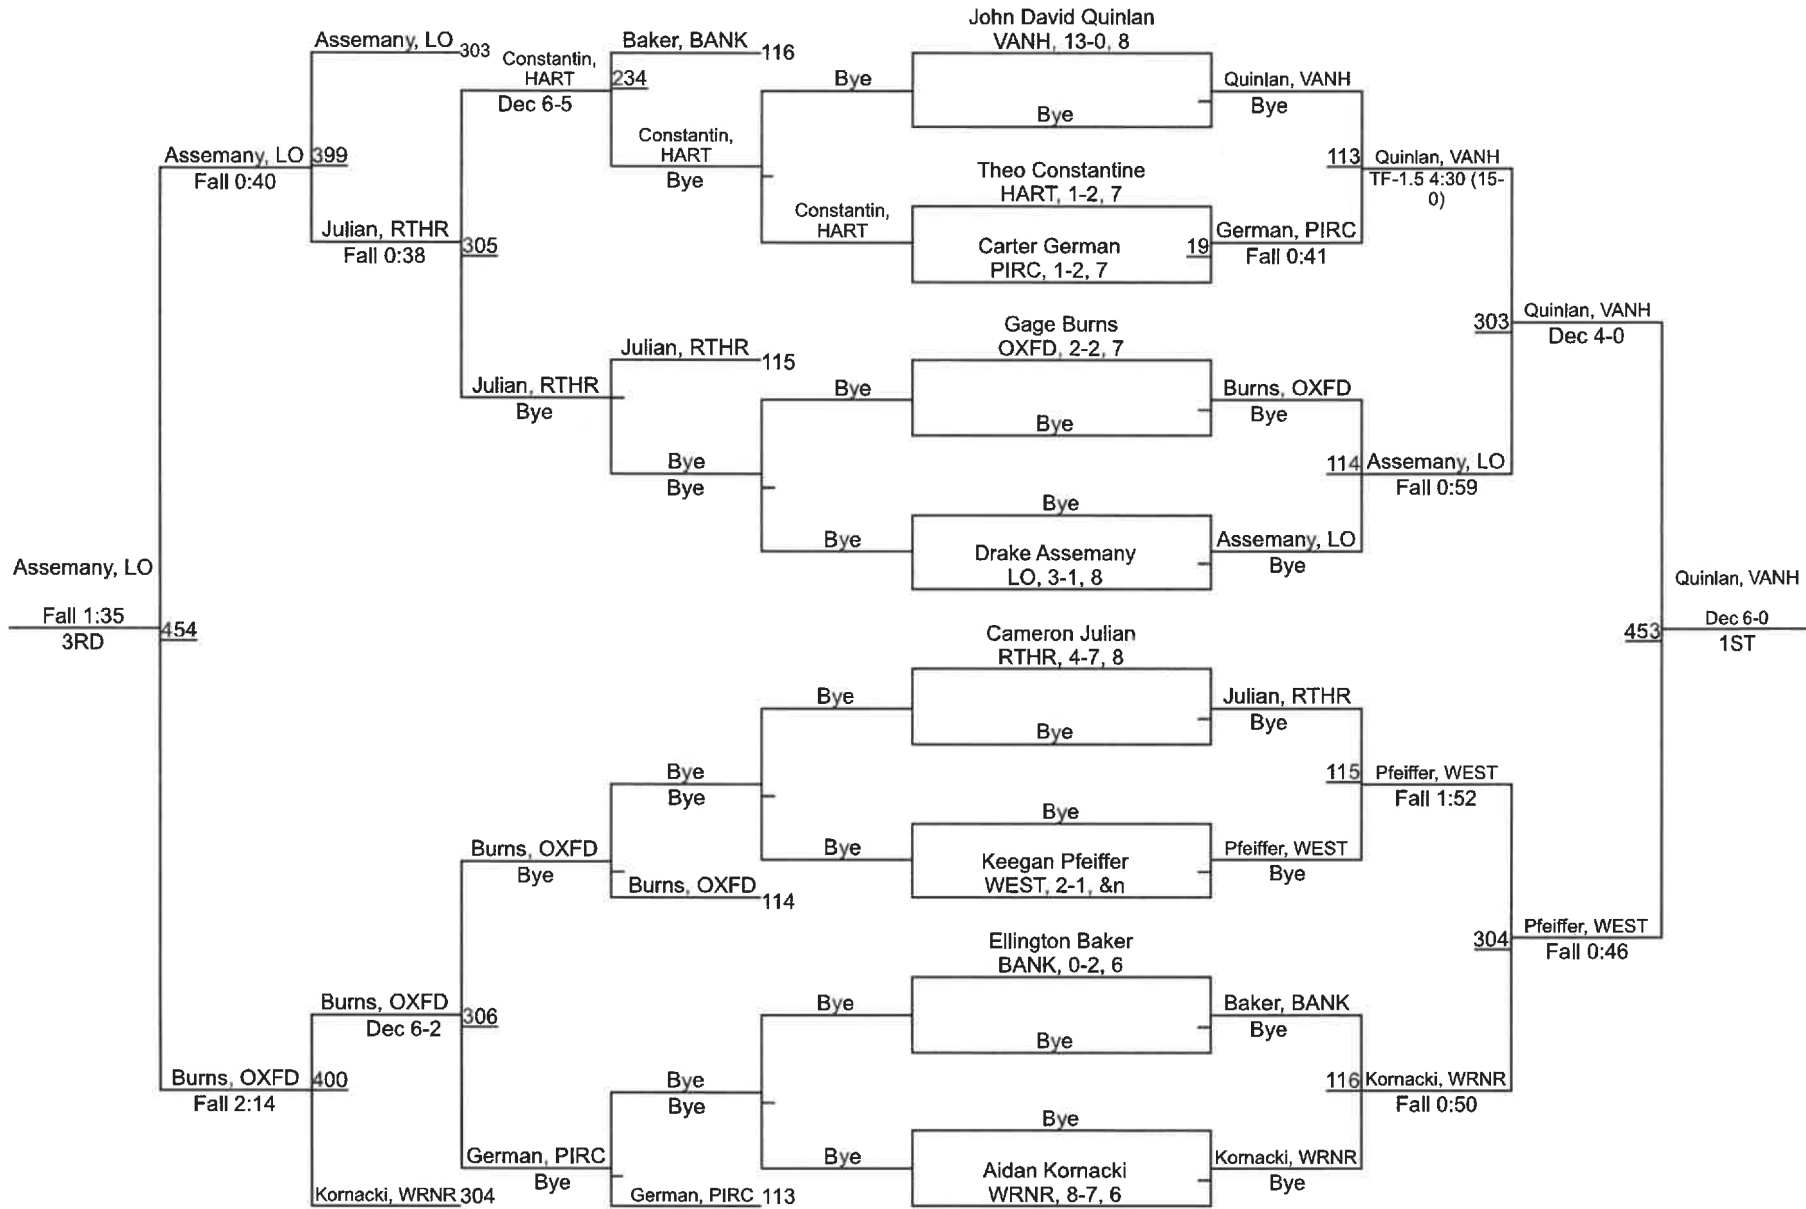

Oakland County MS Championship

100B