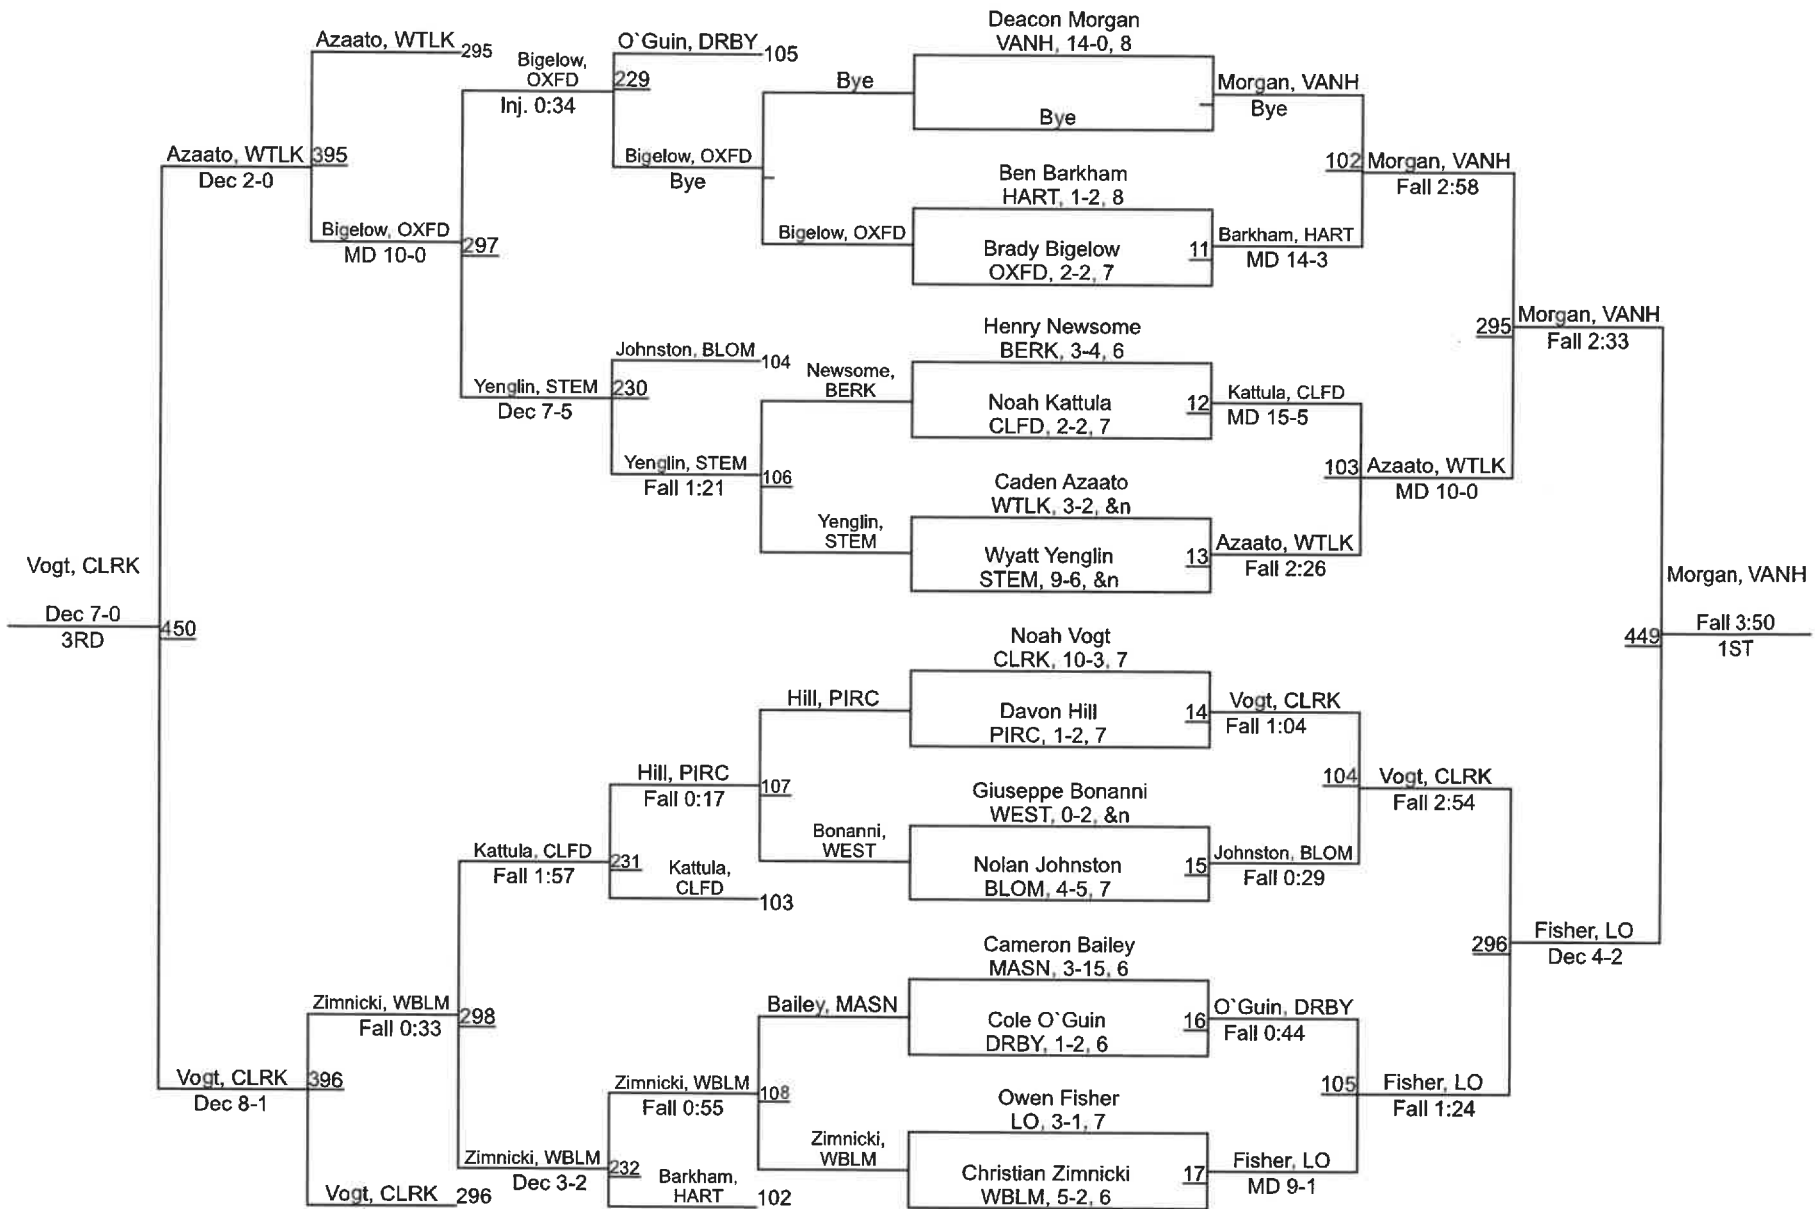

Oakland County MS Championship

95