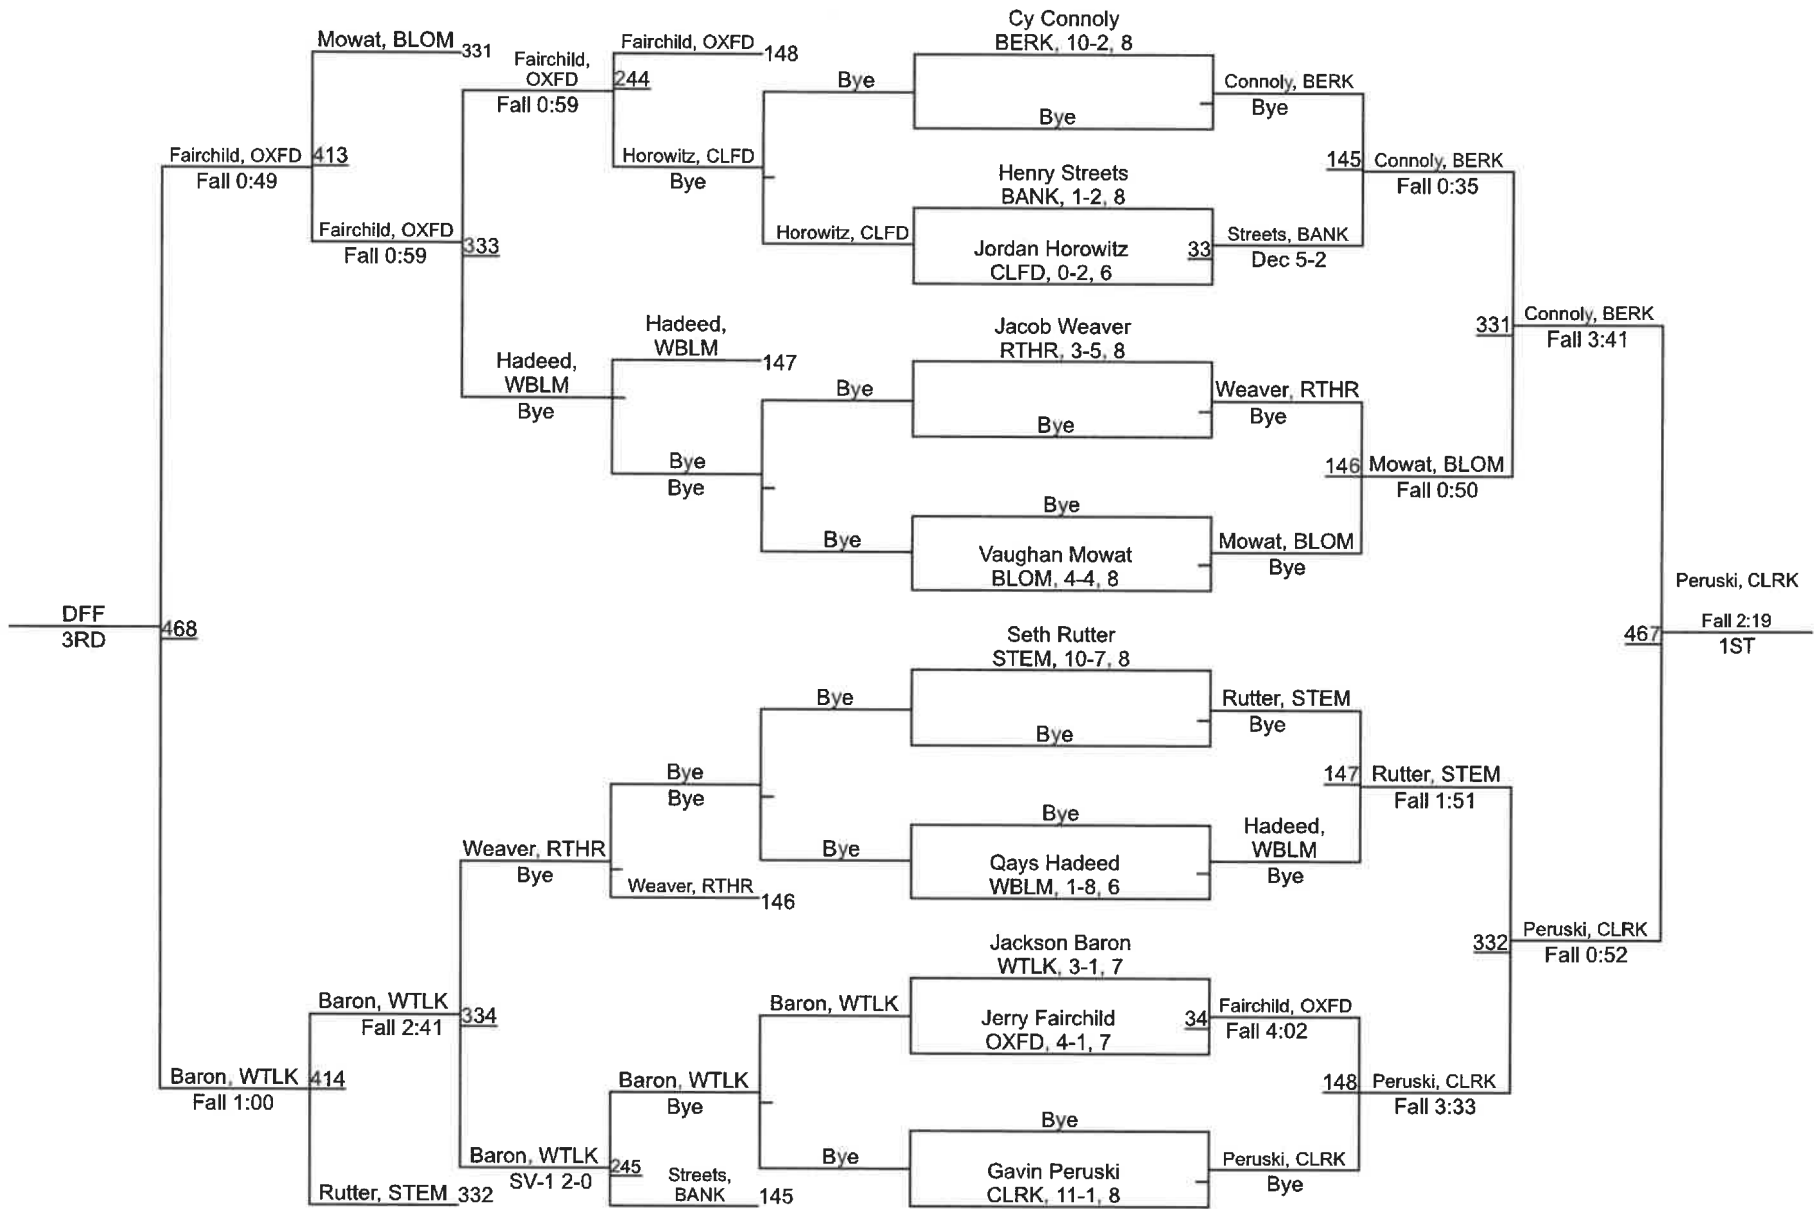

Oakland County MS Championship

126B