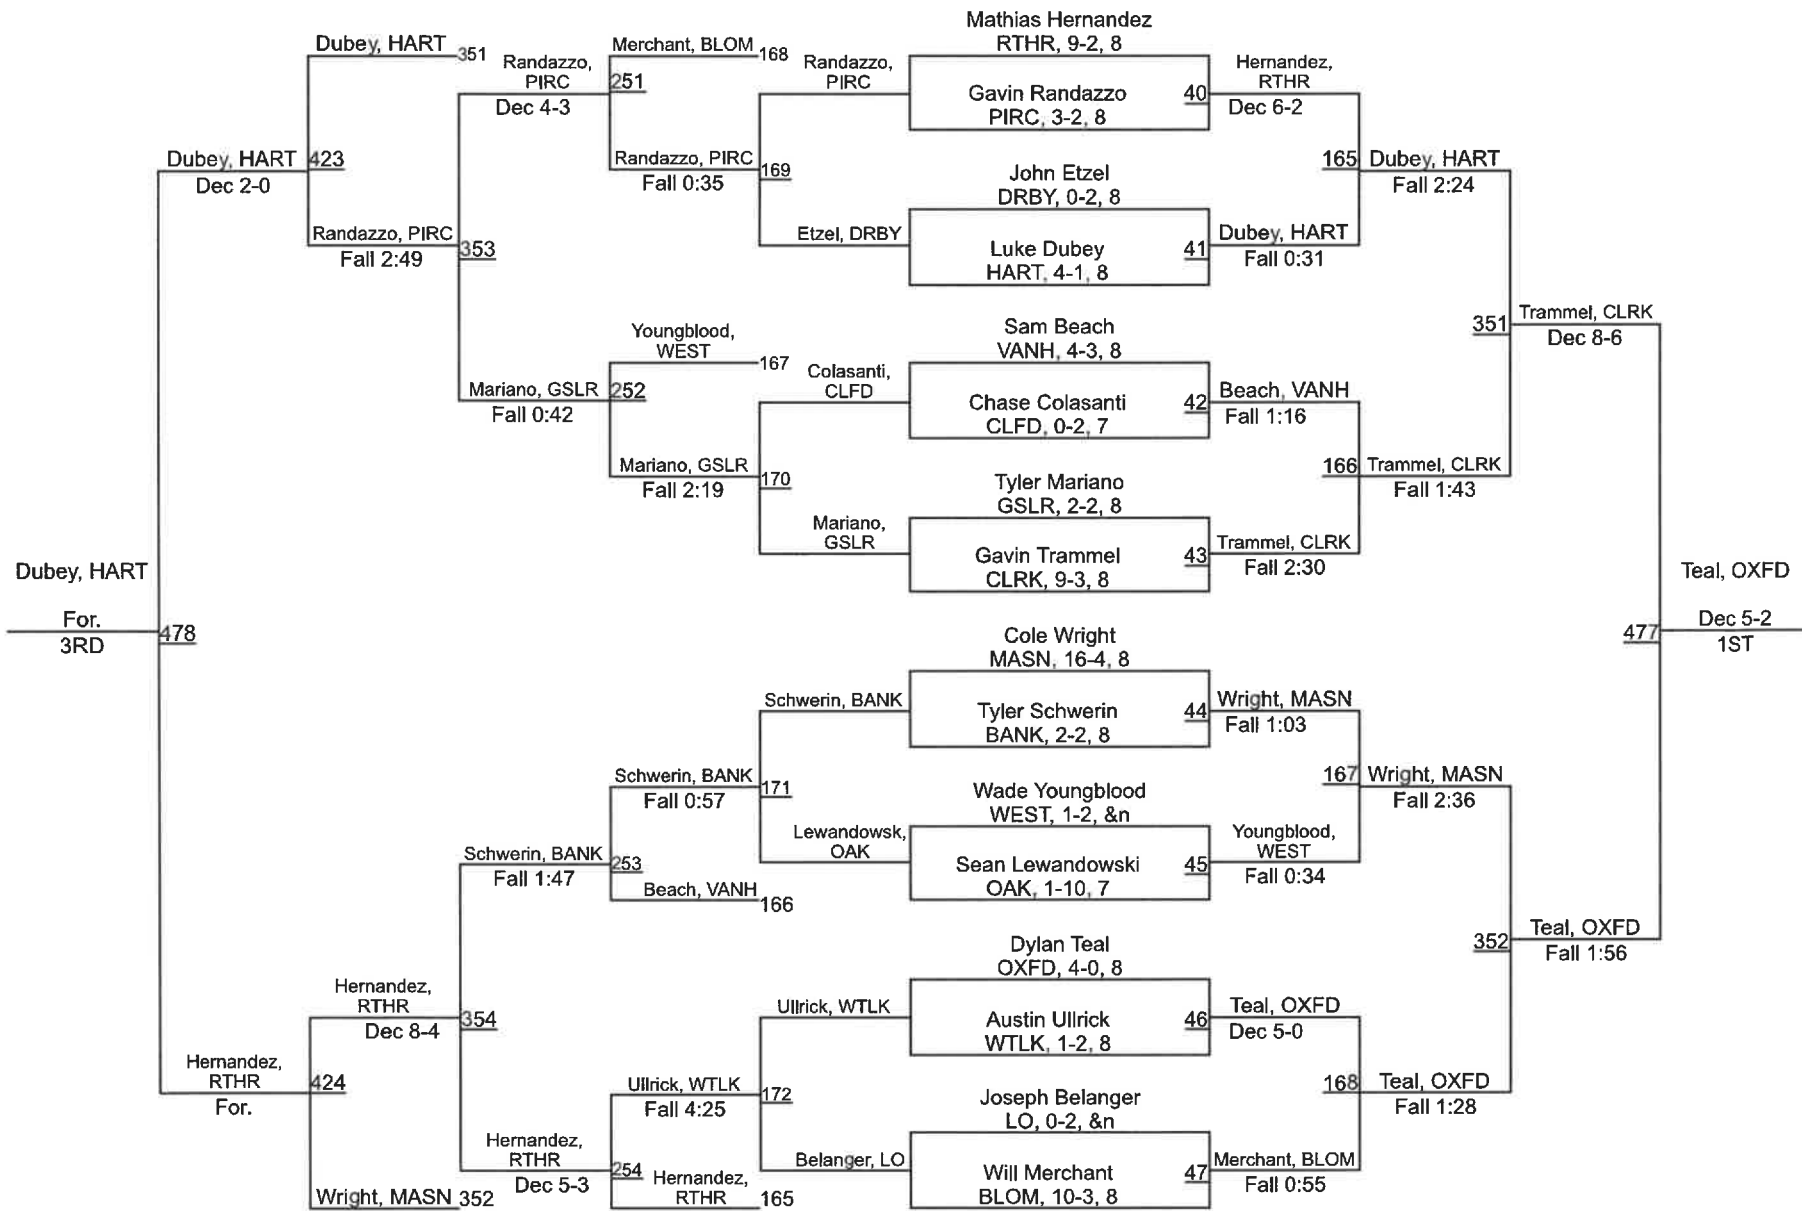

Oakland County MS Championship