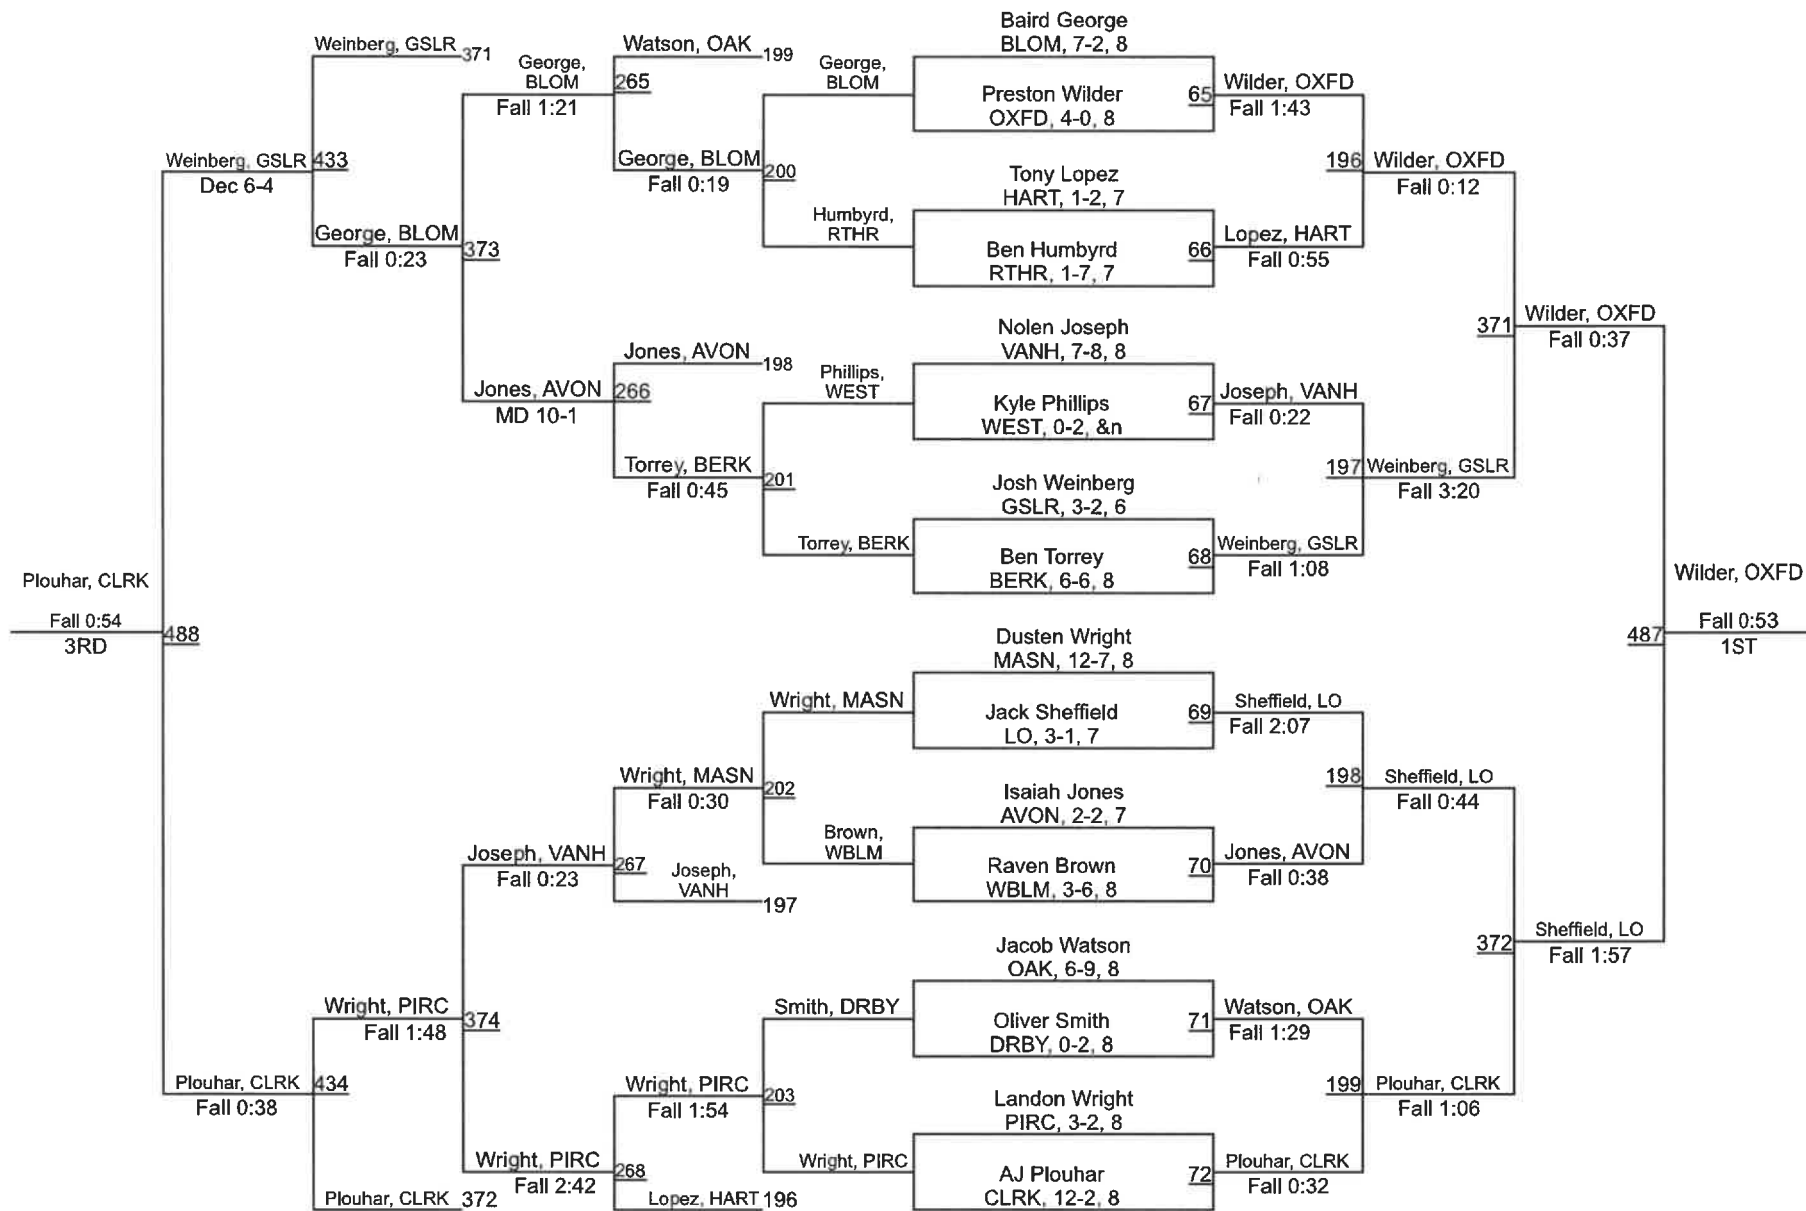

Oakland County MS Championship

175