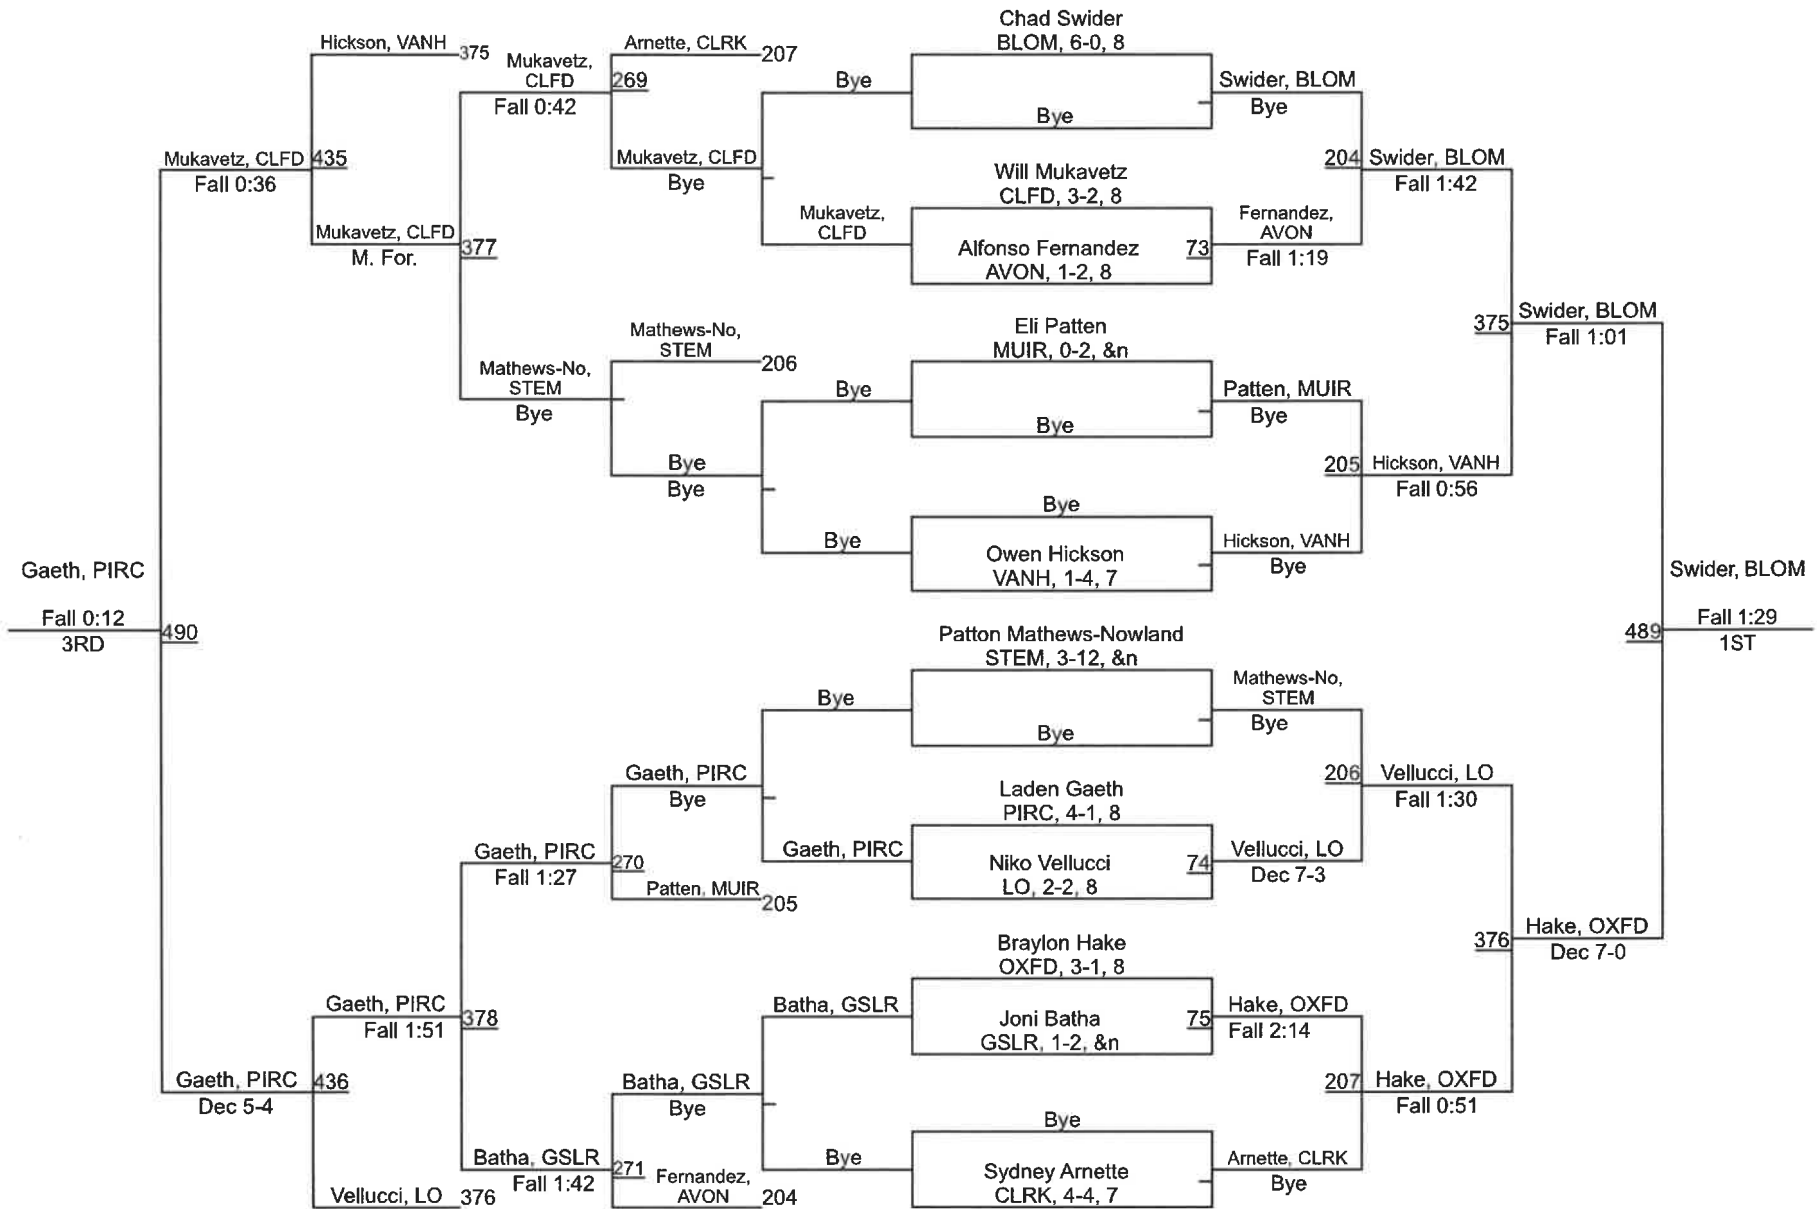

Oakland County MS Championship

190