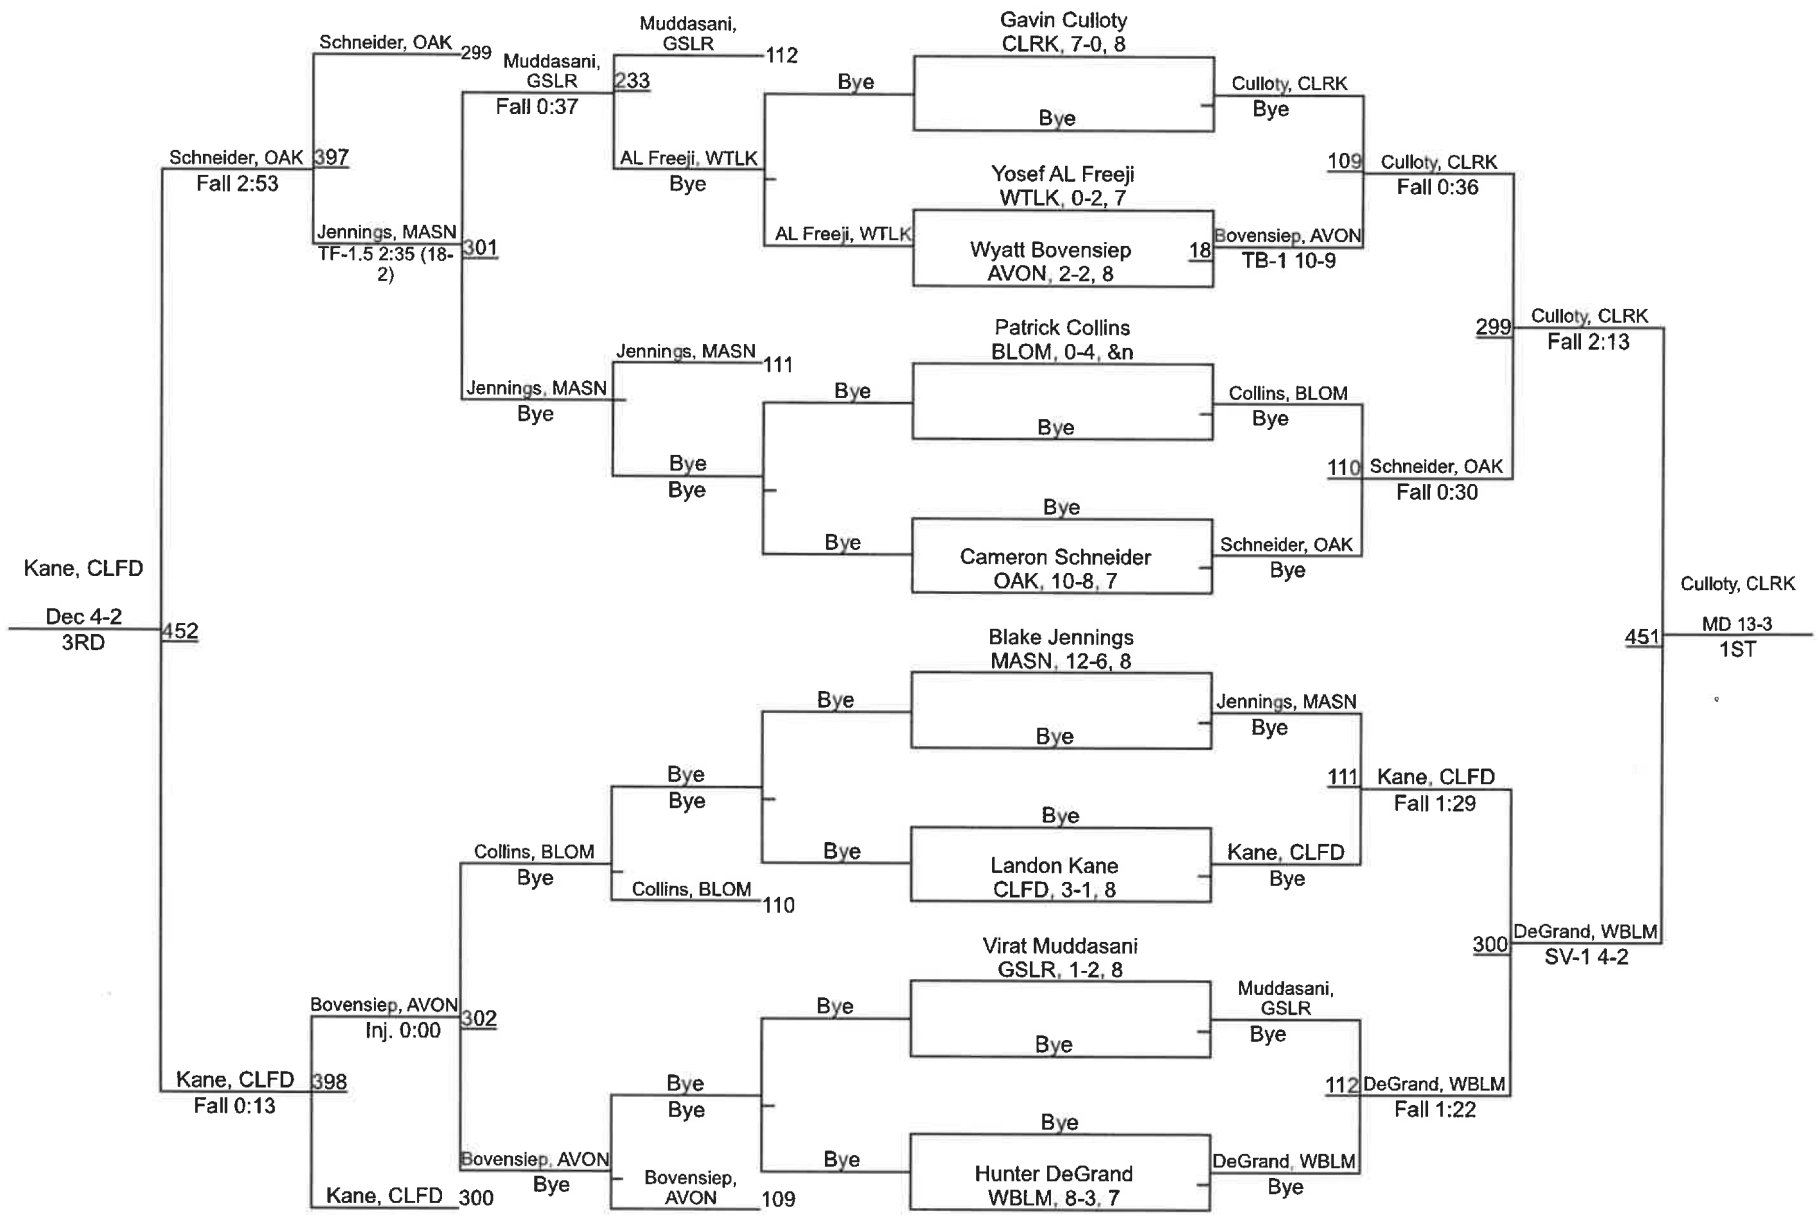

Oakland County MS Championship

100A