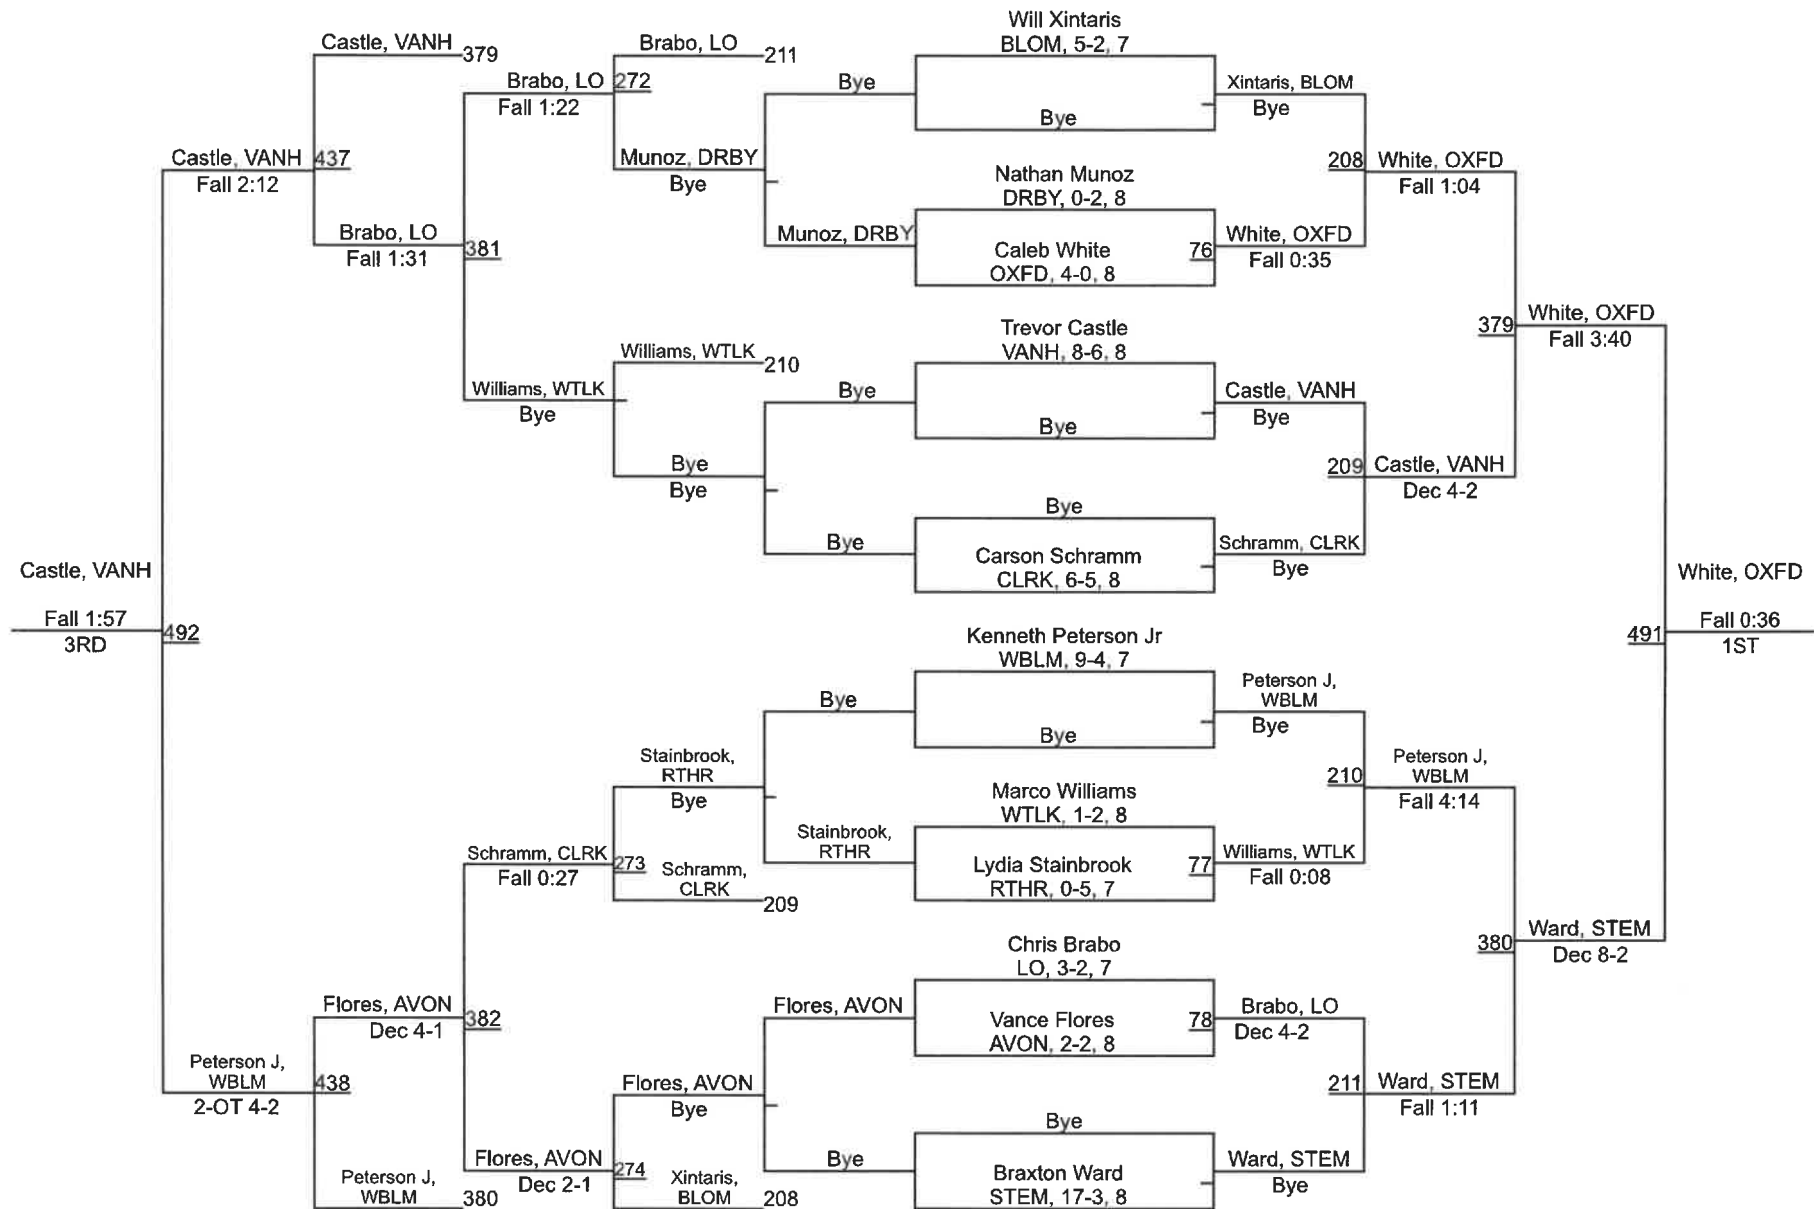

Oakland County MS Championship

215