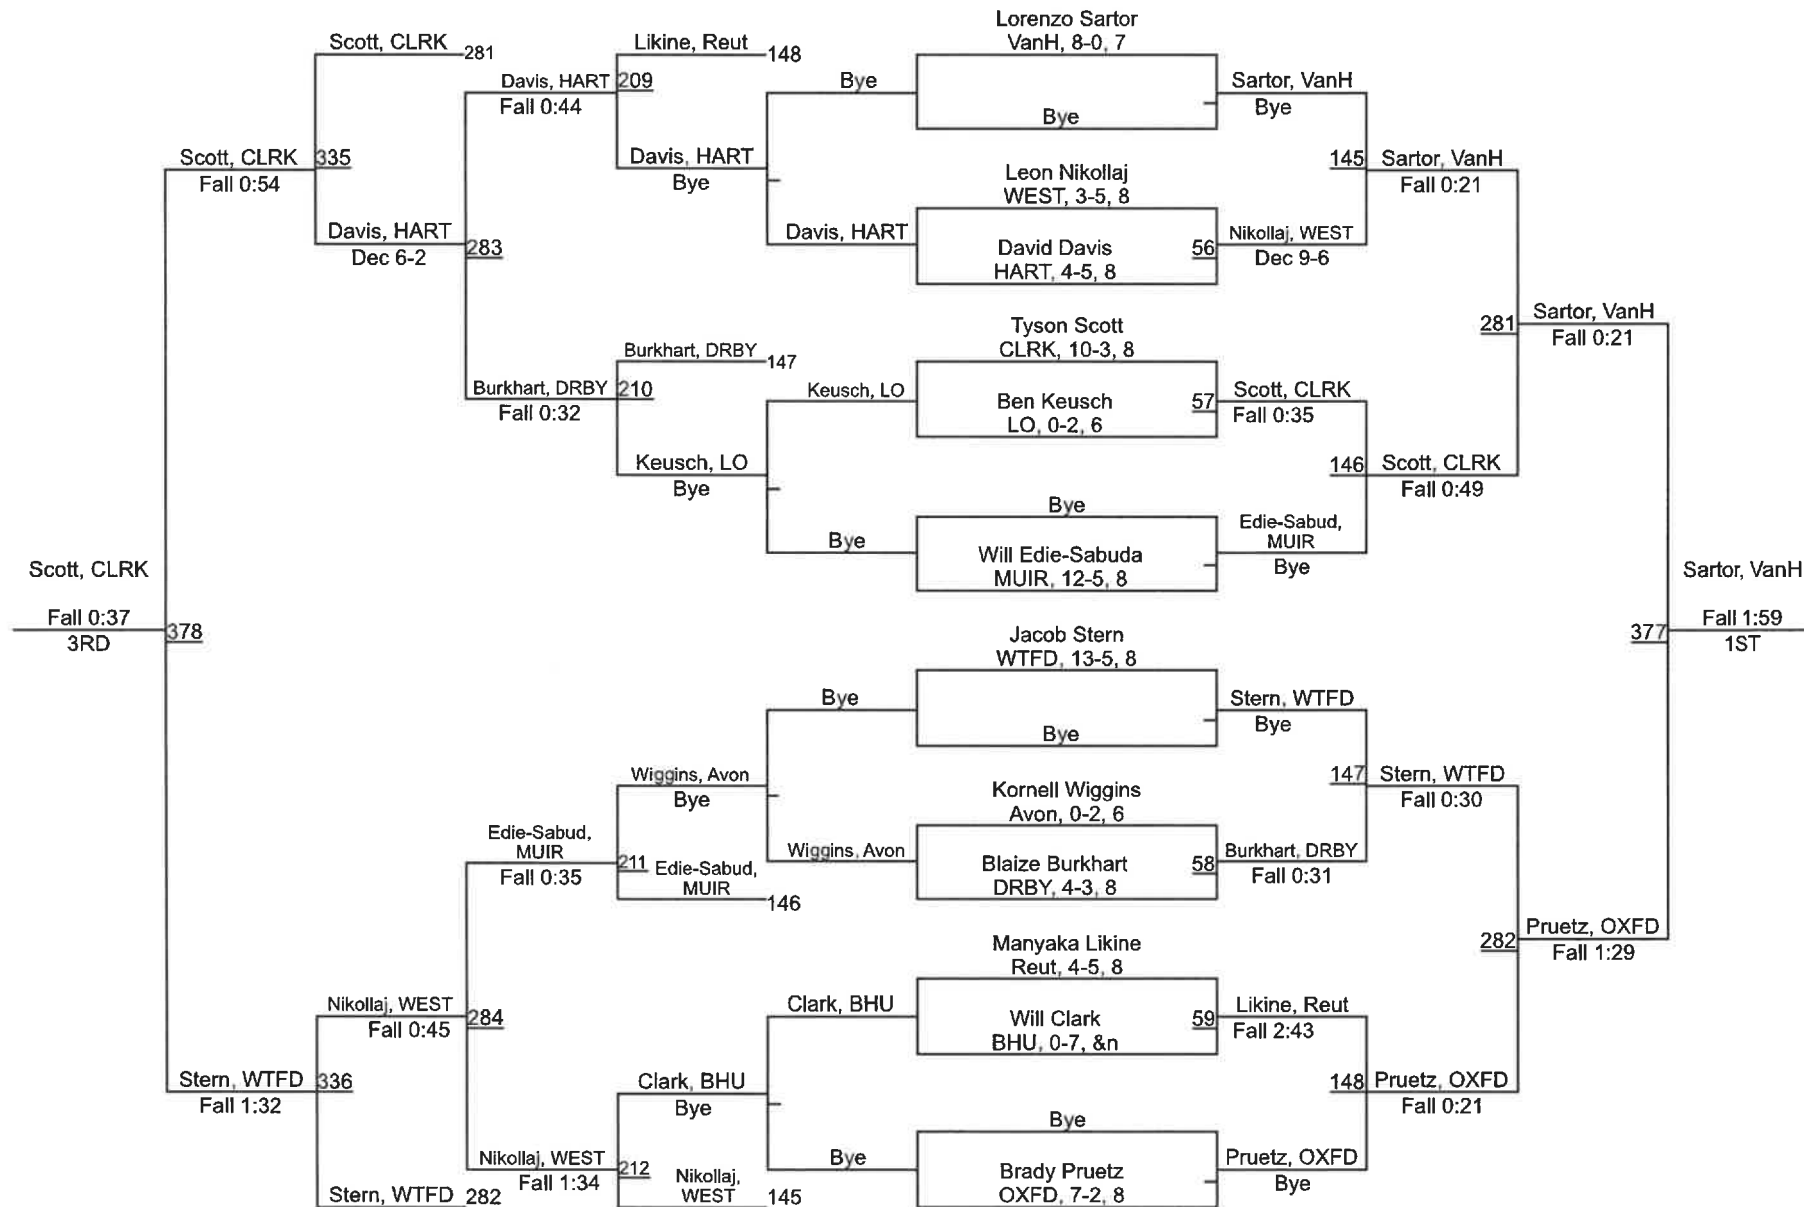

Oakland County MS Championship

Oakland County MS Championship

140

Oakland County MS Championship

145

Oakland County MS Championship

152

Oakland County MS Championship