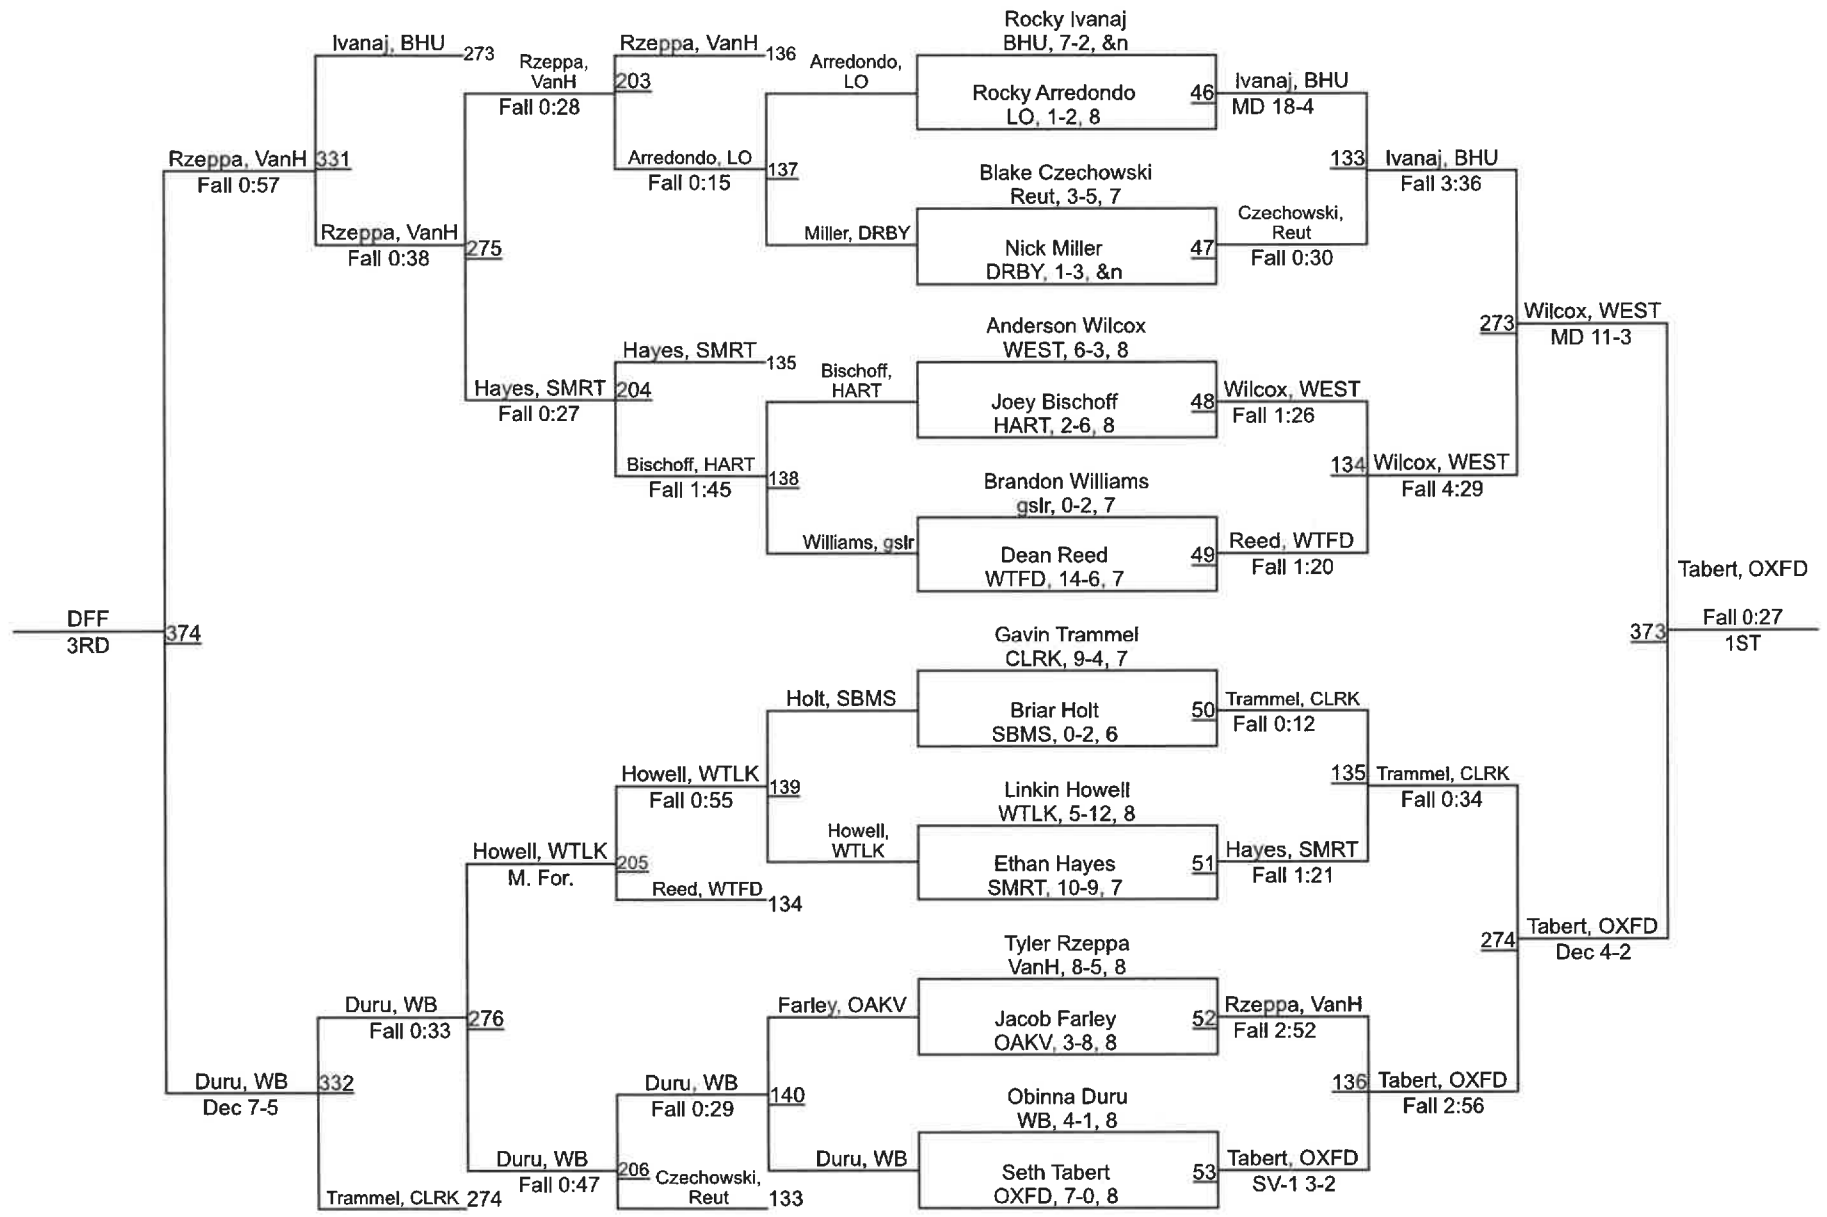

Oakland County MS Championship