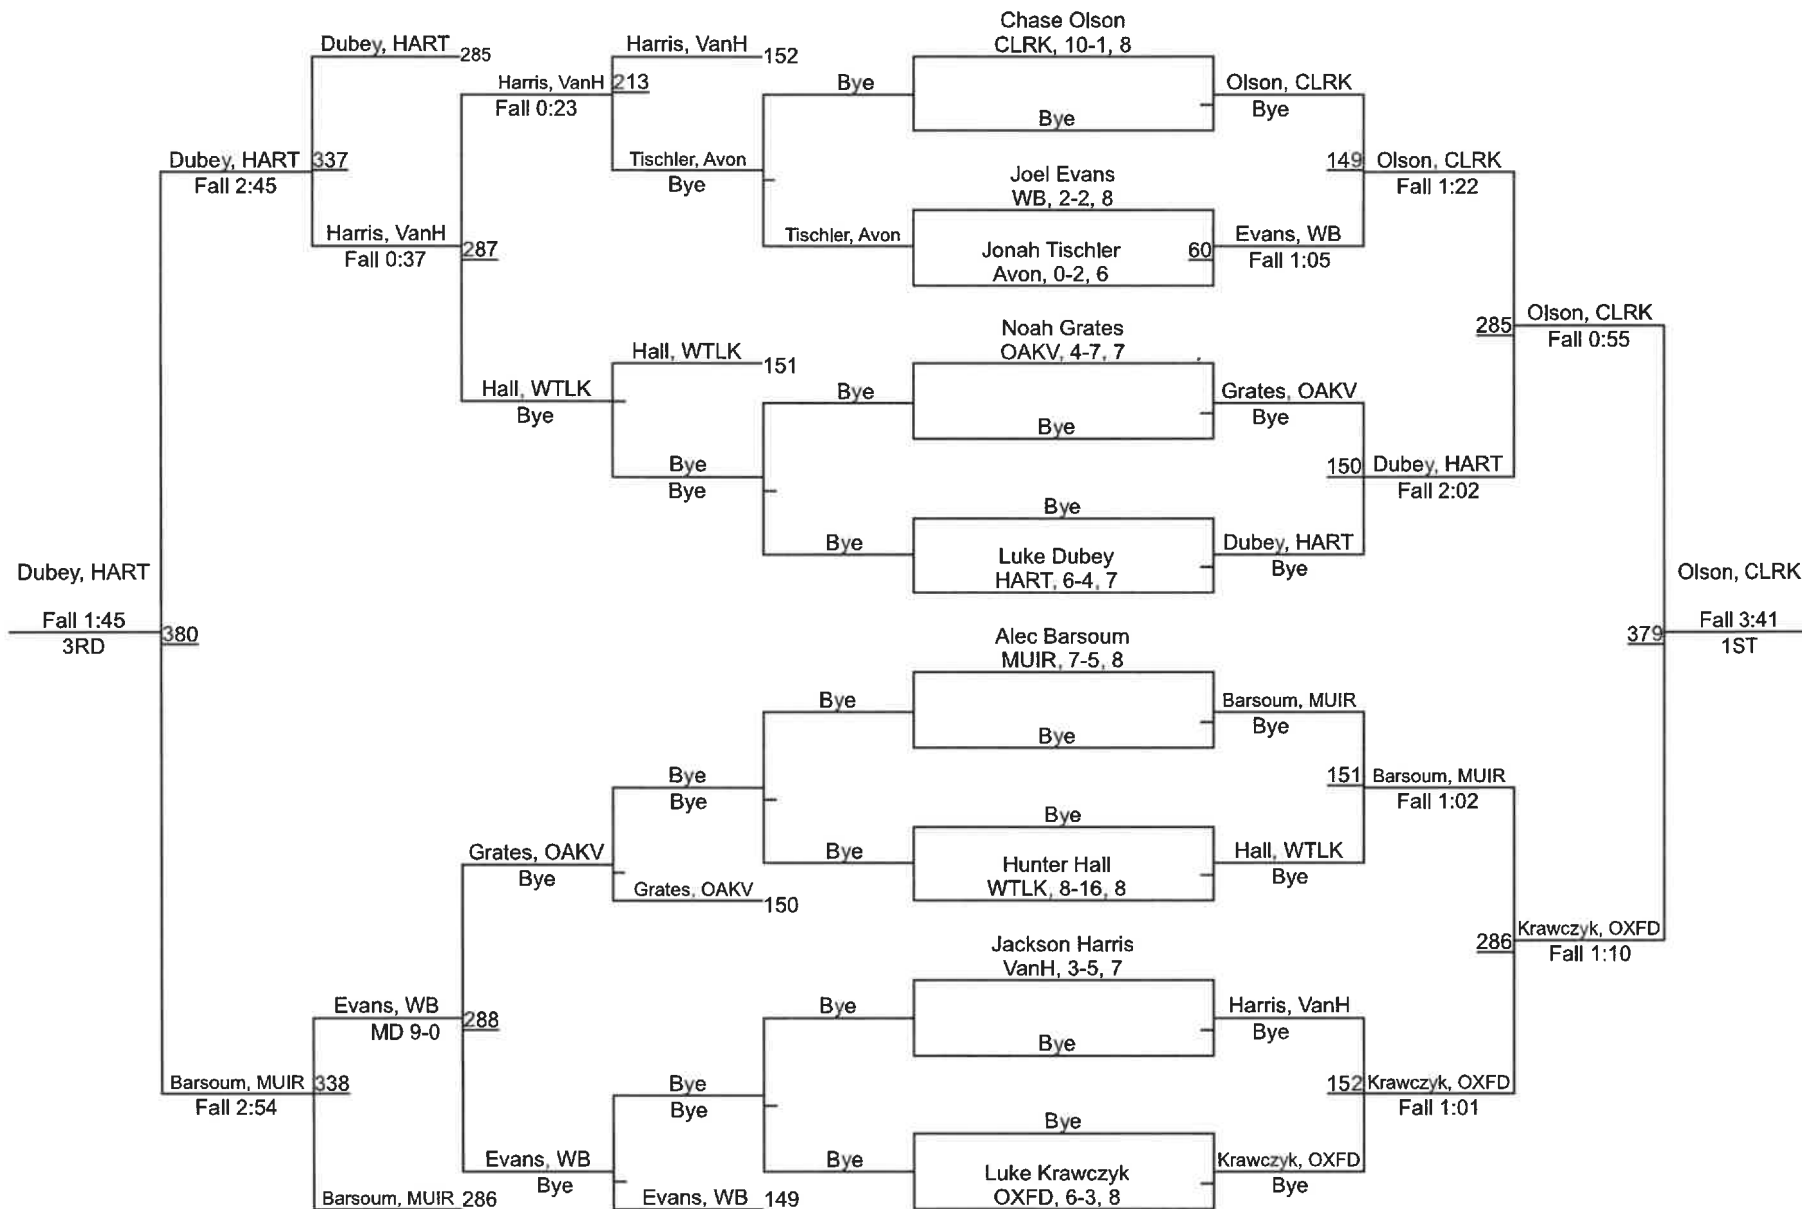

Oakland County MS Championship

Oakland County MS Championship

140

Oakland County MS Championship

145

Oakland County MS Championship

152

Oakland County MS Championship