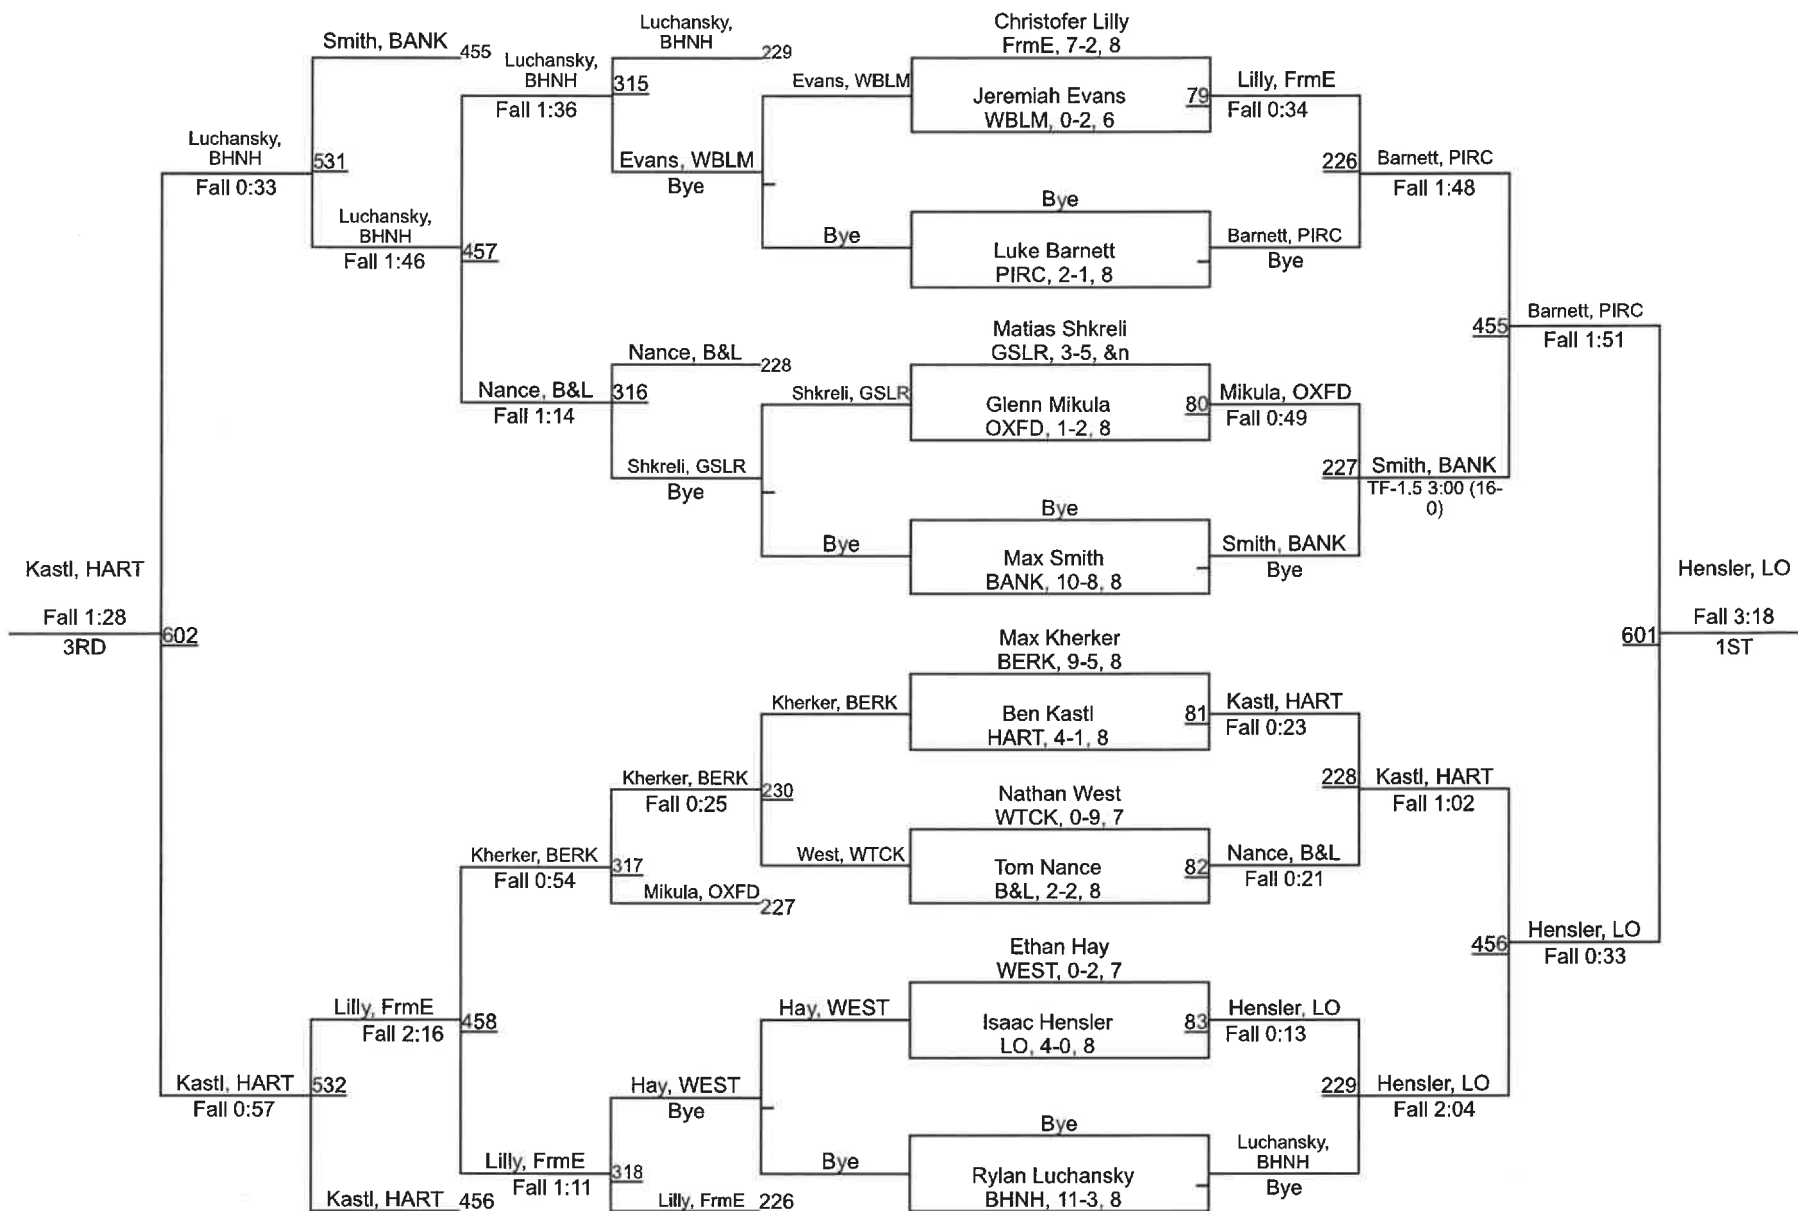

Oakland County MS Championship

175A

Oakland County MS Championship

175B

Oakland County MS Championship

190

Oakland County MS Championship

215