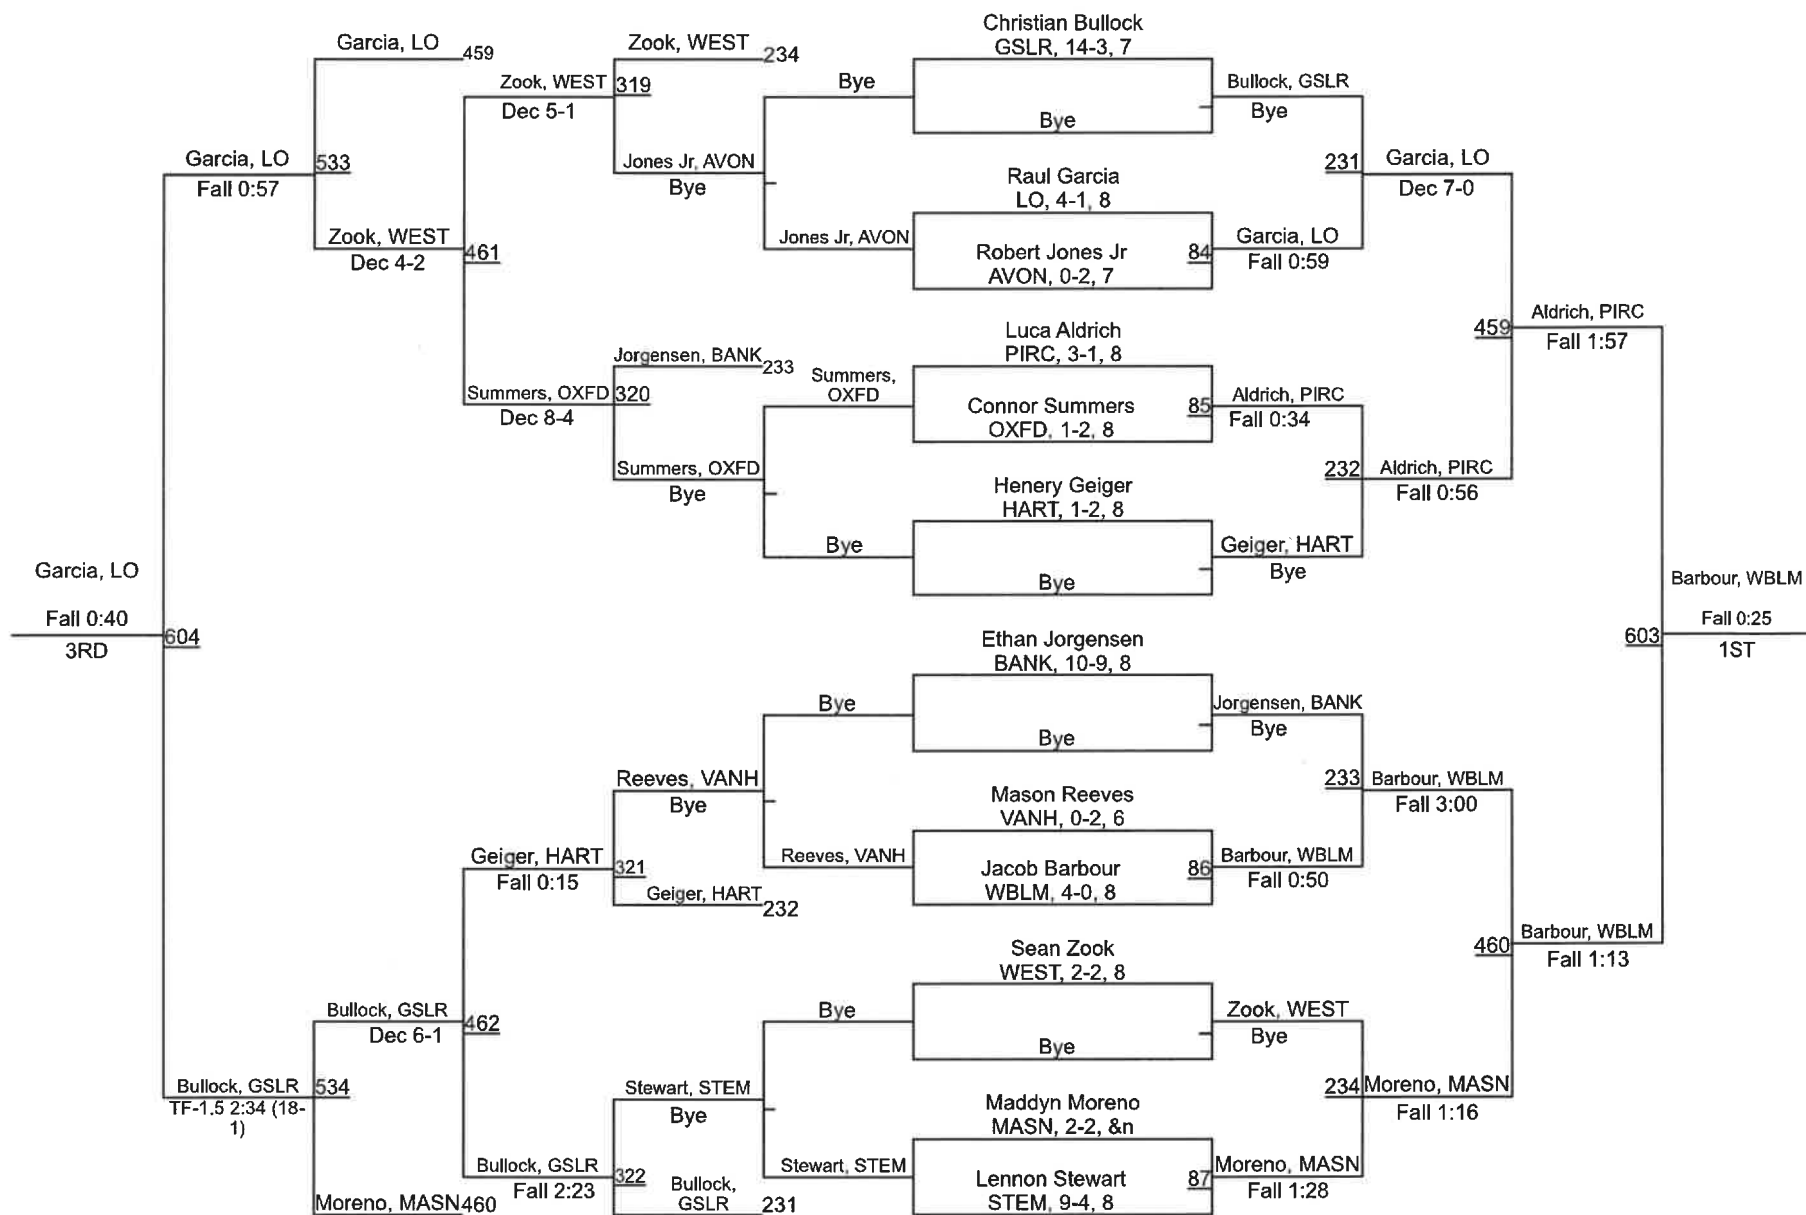

Oakland County MS Championship

175A

Oakland County MS Championship

175B

Oakland County MS Championship

190

Oakland County MS Championship

215